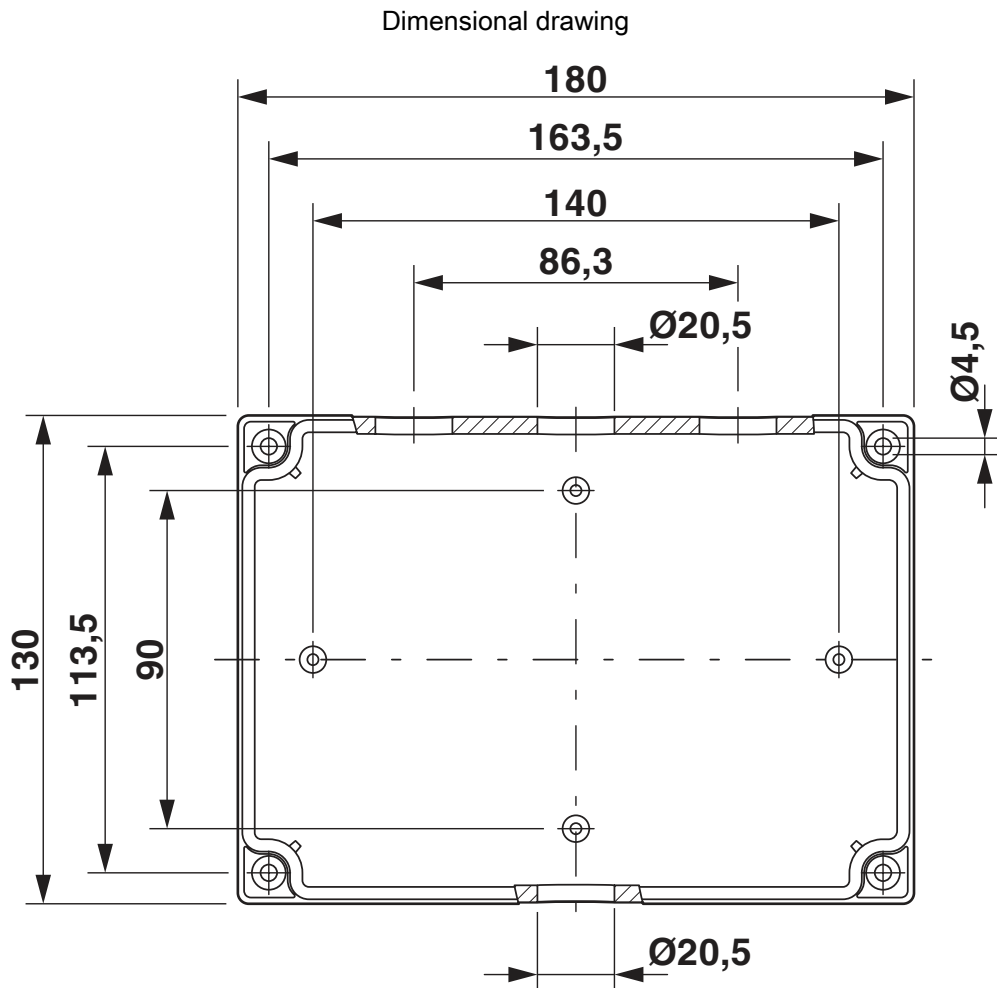

E AB A 180X130X100 20TB - Junction box

3002004

<https://www.phoenixcontact.com/us/products/3002004>

Drawings