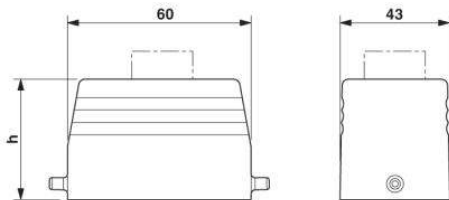

Technical data**General data**

Note	For contact inserts HC-B6, BB10, DD24, M
Design	B6
Height	40 mm
Width	43 mm
Length	60 mm

Housing type	Sleeve housings
Locking type	for single locking latch
Cable exit	Straight
Type of the screw connection	1x M20
Degree of protection	IP65
Ambient temperature (operation)	-40 °C ... 125 °C
Housing material	Aluminum, die-cast
Housing surface material	Powder-coated, gray

Certificates / Approvals

Certification

GOST

Diagrams/Drawings

Dimensioned drawing

Address

PHOENIX CONTACT Deutschland GmbH
Flachmarktstr. 8
32825 Blomberg, Germany
Phone +49 5235 3 12000
Fax +49 5235 3 41200
<http://www.phoenixcontact.de>