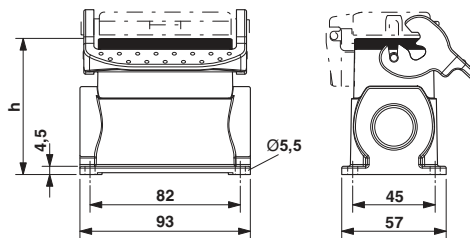

#### Dimensions

Height	74 mm
Width	57 mm
Length	93 mm

### Accessories

Cable gland - HC-K-KV-M32(15-21) - 1690642

Plastic screw connection up to 5 bar, thread length: 10 mm, cable diameter: 15 - 21 mm, WAF 36, screw connection: M32

Cable gland - HC-M-KV-M32(14-21) - 1690587

Metal screw connection up to 5 bar, thread length: 8 mm, cable diameter: 14 - 21 mm, WAF 34, screw connection: M32

Cable gland - HC-M-KV-M32(19-27) - 1646010

Metal screw connection up to 5 bar, thread length: 8 mm, cable diameter: 19 - 27 mm, WAF 43, screw connection: M32

### Drawings

Dimensioned drawing

Dimensional drawing; h = 74 mm