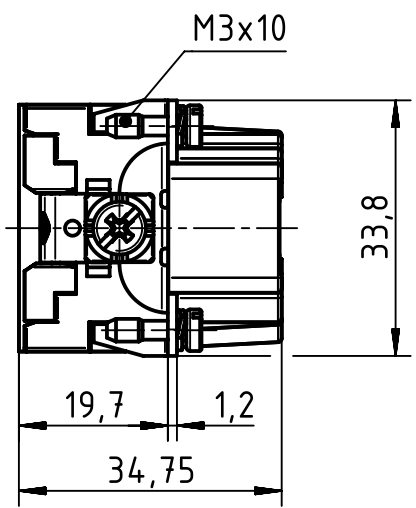

1 2 3 4 5 6

A

B

C

D

	All Dimensions in mm Original Size DIN A4		Scale 1:1	Free size tol.		Ref.
	All rights reserved Department EL PD - DE		Created by HOLLERT	Inspected by PRIESTER	Standardisation TIEMANNA	Sub.
HARTING Electric GmbH & Co. KG D-32339 Espelkamp		Title Han High Temp 6E Screw Male			Date 2016-08-31	State Final Release
		Type TB	Number 09 33 806 2603		Doc-Key / ECM-Nr. 100620315/UGD/001/A 500000105233	Rev. A
						Page 1/1