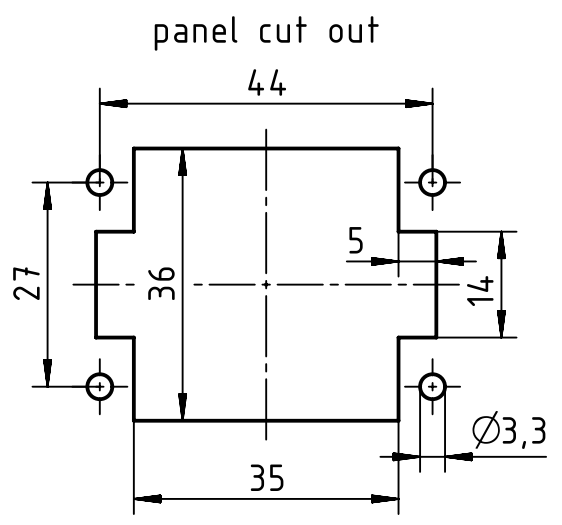

1 2 3 4 5 6

A

B

C

D

	All Dimensions in mm Original Size DIN A4		Scale 1:1	Free size tol.		Ref.
	All rights reserved Department EL PD - DE		Created by HOLLERT	Inspected by PRIESTER	Standardisation TIEMANNA	Sub.
HARTING Electric GmbH & Co. KG D-32339 Espelkamp		Title Han High Temp 6E Screw Male			Date 2016-08-31	State Final Release
		Type TB	Number 09 33 806 2603		Doc-Key / ECM-Nr. 100620315/UGD/001/A 500000105233	Rev. A
						Page 1/1