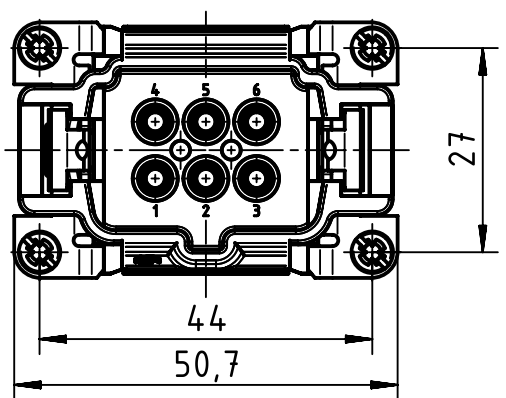

1 2 3 4 5 6

A

B

C

D

	All Dimensions in mm Original Size DIN A4		Scale 1:1	Free size tol.		Ref.
	All rights reserved Department EL PD - DE		Created by HOLLERT	Inspected by PRIESTER	Standardisation TIEMANNA	Sub.
HARTING Electric GmbH & Co. KG D-32339 Espelkamp		Title Han High Temp 6E Screw Male			Date 2016-08-31	State Final Release
		Type TB	Number 09 33 806 2603		Doc-Key / ECM-Nr. 100620315/UGD/001/A 500000105233	Rev. A
						Page 1/1