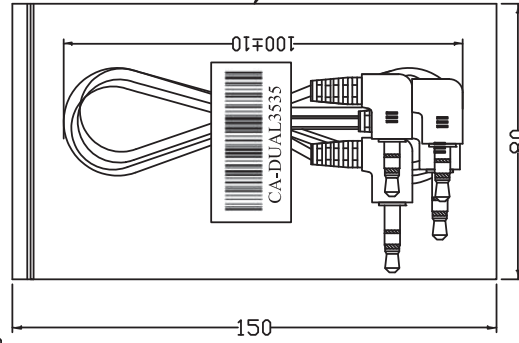

Wire Connection

Ø3.5 Stereo Plug		Color
P1	Top	Red
	Ring	Blue
	Sheath	Natural
P2	Top	Red
	Ring	Blue
	Sheath	Natural
P3	Top	Red
	Ring	Blue
	Sheath	Natural
P4	Top	Red
	Ring	Blue
	Sheath	Natural

NOTES: ALL DIMS ARE IN mm

Item	Parts	DESCRIPTION	QTY
8	Label	L42*W21MM Barcode content : GS1 bar code 128	1 PCS
7	PE Bag	L150*W60*TO.05MM	1 PCS
6	Heat shrink tube	&1.5*10MM	4 PCS
5	TIE	MINI TIE BLACK L=150MM	1 PCS
4	Cable	ASH28AWG*2C*2F+AS/SP41/0.1 OD2.75*5.5MM	470MM
3	P.V.C	60P BLACK PVC	12 G
2	P.V.C	60P RED PVC	12 G
1	Ø3.5 Stereo Plug	OD3.5*OD6.0*25.4MM	4 PCS

PROJECTION

SCALE	N/A
TOLERANCE EXCEPT AS NOTED	N/A
DEC. MILLIMETERS	0.00±0.20
	0.00±0.30
	0.000±0.10
ANG.	N/A

Research Develop Innovate

RDI, Inc. 333 North Bedford Road, Suite 135, Mount Kisco, NY 10549

TITLE		Stereo cable assy with 4 right angle ø3.5mm stereo plugs, RoHS Compliant	
DR.	DATE	REF.	SHEET
Tina	11/21/18	P/N: MCA4604X3.5RPNL	1 OF 1
CK.	BC	DRAWING NO.	SIZE
		4832	A
			REV.