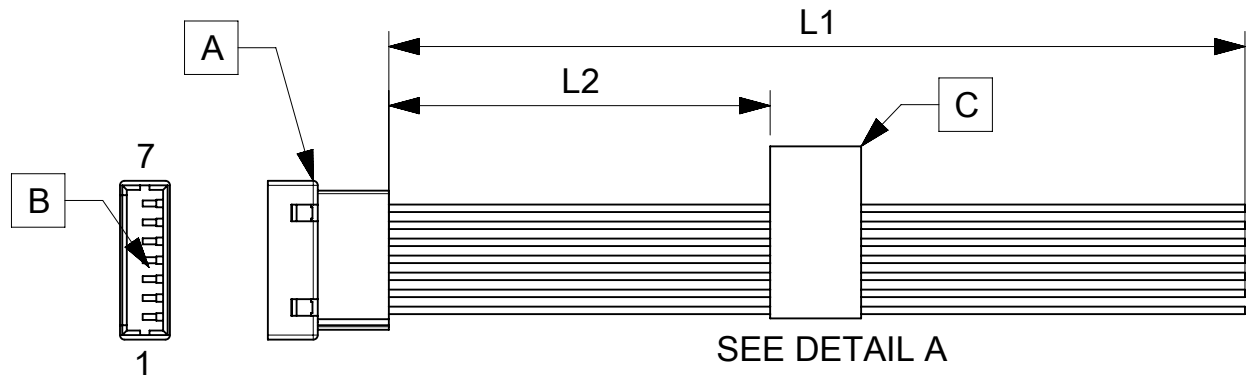

ITEM	PART#	DESCRIPTION	QTY	UOM
A	510470700	PicoBlade1.25 Plug Hsg 7P	1	PC
B	501338000	PicoBlade1.25 Crimp Plug Term Chain	7	PC
C	--	Blank label 12.7x35.5mm (WHT:12.7mm) HF	1	PC

FROM	TO	DESCRIPTION	COLOR
A1	--	CABLE 28 AWG UL 1061 BLACK	BLACK
A2	--	CABLE 28 AWG UL 1061 BLACK	BLACK
A3	--	CABLE 28 AWG UL 1061 BLACK	BLACK
A4	--	CABLE 28 AWG UL 1061 BLACK	BLACK
A5	--	CABLE 28 AWG UL 1061 BLACK	BLACK
A6	--	CABLE 28 AWG UL 1061 BLACK	BLACK
A7	--	CABLE 28 AWG UL 1061 BLACK	BLACK

TABLE			
PART NUMBER	L1	L2 (REF)	TITLE
2181110700	75±5	30	7 CIRCUIT PICOBLADE P:BLUNT CABLE 75MM
2181110701	150±6	70	7 CIRCUIT PICOBLADE P:BLUNT CABLE 150MM
2181110702	225±6	105	7 CIRCUIT PICOBLADE P:BLUNT CABLE 225MM
2181110703	300±8	145	7 CIRCUIT PICOBLADE P:BLUNT CABLE 300MM
2181110704	425±8	205	7 CIRCUIT PICOBLADE P:BLUNT CABLE 425MM

- NOTES**
1. Connector view shown is from mating side.
 2. Free ends must be blunt cut.
 3. Label text must be 2mm max. in height with Arial font.
 4. Label must be wrapped in flag type on the cables.