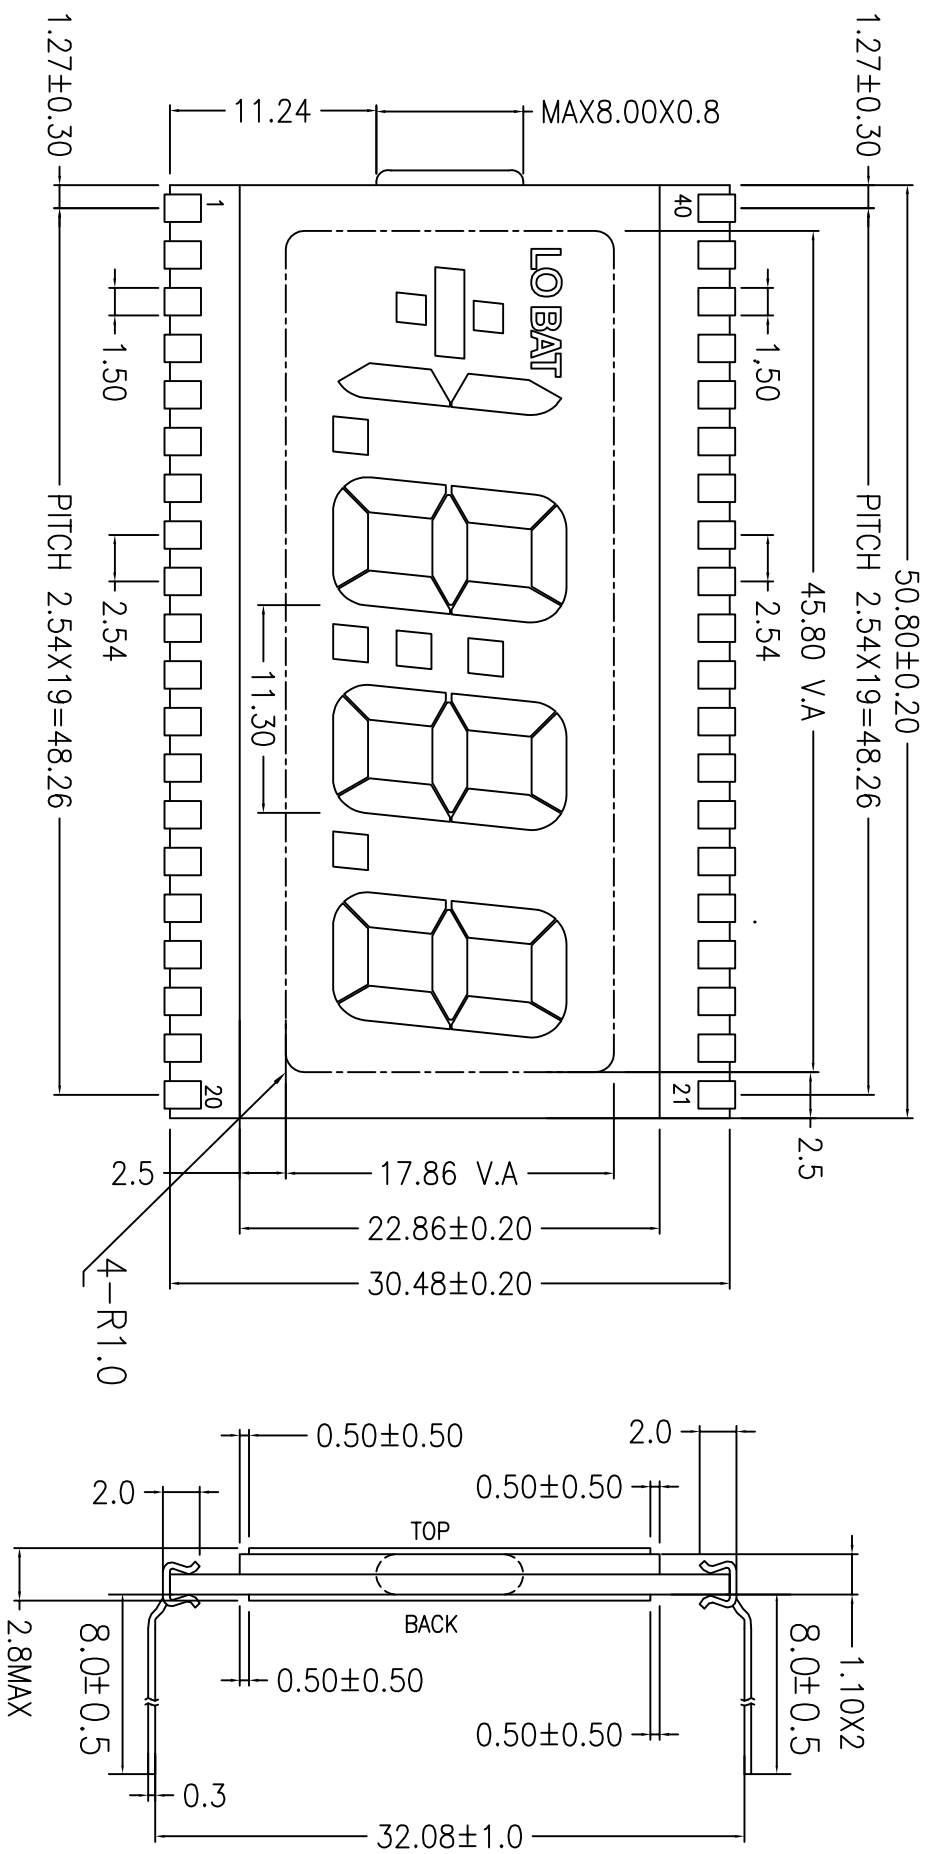

ORIENT DISPLAY

Your Total LCD Solution Provider

Specification for LCD Glass

JAZZ-EC-PO

Revision A

JAZZ	3 1/2 Digit LCD Glass Panel
EC	Serial EC, Dimension 50.80 x 30.48 x 3.00 mm
P	Positive TN Mode
O	Dark Character on Orange Background
/	Reflective
/	6 o'clock Viewing Direction
/	Top: -20~+70°C; Tstr: -30~+80°C
/	No Backlight
/	RoHS Compliant
/	Pin Connection

NOTES:

- 1. LCD type: TN
- 2. Display mode: Positive
- 3. Polarizer type: Reflective
- 4. Viewing Angle: 6:00
- 5. Connector: Pin
- 6. Drive voltage: 5.0V
- 7. Drive method: STATIC
- 8. Operating Temp: 0°C~50°C
- 9. Storage Temp: -20°C~70°C

PART NUMBER:

JAZZ-EC-P0

DATE:

2013/08/21

NO.

1

REVISION

INITIAL VERSION

DATE

2013/08/21

SCALE: NTS

UNITS: mm

SHEET 1 OF 2

PIN	SEG	PIN	SEG	PIN	SEG	PIN	SEG
1	BP	11	2C	21	4A	31	2F
2	TX	12	DP2	22	4F	32	2G
3	IBC	13	3E	23	4G	33	
4		14	3D	24	3B	34	
5		15	3C	25	3A	35	
6		16	DP3	26	3F	36	
7		17	4E	27	3G	37	
8	DP1	18	4D	28	COL	38	LO BAT
9	2E	19	4C	29	2B	39	TY
10	2D	20	4B	30	2A	40	BP