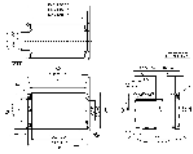

Data sheet

4557.0 BS M 4x5

##INVERSE##CONTA-BOX

Glass-fibre reinforced polyester housing, Colour: Squirrel grey, RAL: 7000, Cover: Duroplastic polyester, Squirrel grey (RAL 7000)

Article number	Article name	GTIN (EAN)	Packaging unit
<u>4435.1</u>	CP 160/75	4044211114589	1 ST