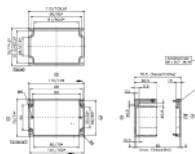

Glass-fibre reinforced polyester housing, Colour: Squirrel grey, RAL: 7000, Cover: Duroplastic polyester, Squirrel grey (RAL 7000)

Article number	Article name	GTIN (EAN)	Packaging unit
<u>4434.1</u>	CP 110/75	4044211114572	1 ST