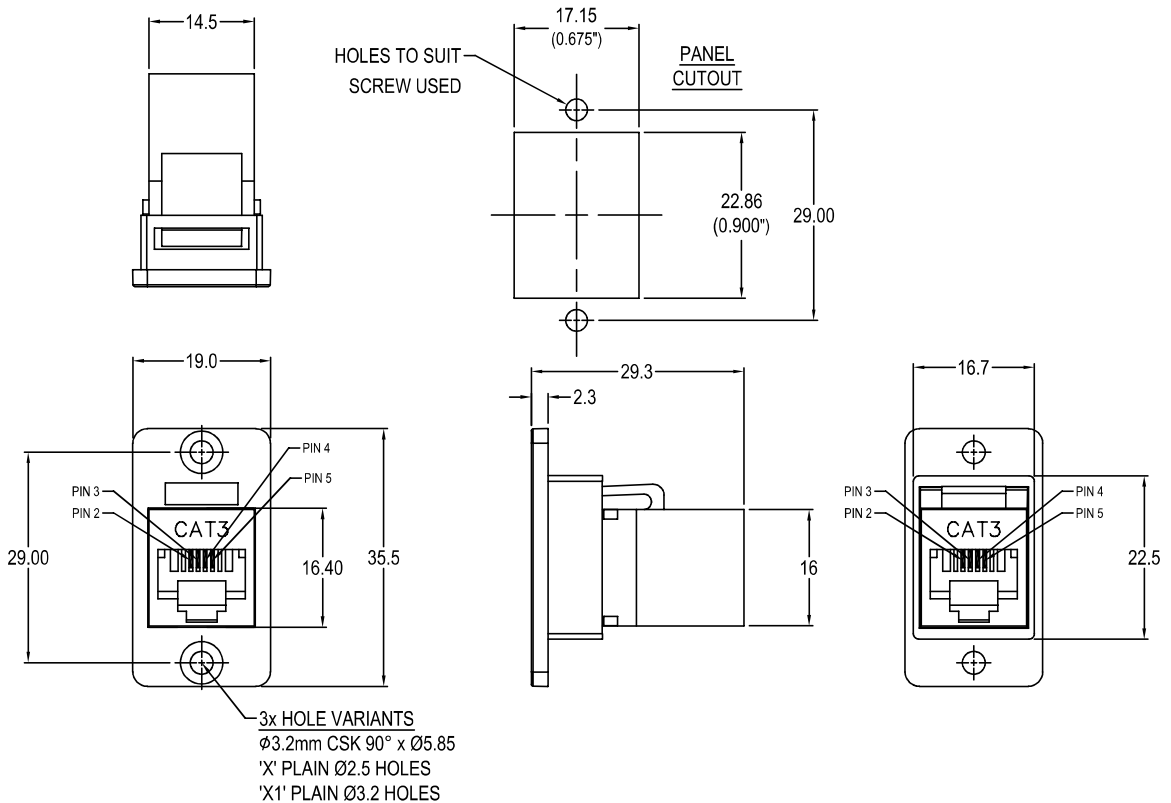

CLIFF

SLIM CAT3 RJ11 6P4C FRONT MOUNTING FEEDTHROUGH CONNECTOR

Part No.

CP30623

SLIM FM Cat3 RJ11 6P4C Black plastic frame, CSK holes

CP30623X

SLIM FM Cat3 RJ11 6P4C Black plastic frame, Ø2.5 PLAIN holes

CP30623X1

SLIM FM Cat3 RJ11 6P4C Black plastic frame, Ø3.2 PLAIN holes

Feedthrough Features

- Fits standard rectangular cutout.
- Various hole mounting options.
- No soldering or punch termination. Use standard cable for each connector style.
- Low rear profile.

General:

Please note: Functionality is affected by cable quality, length and cable wiring configuration.

Material:

1. RJ11 In-Line Coupler:
  PC/ABS, UL 94V-0, Black colour
2. RJ11 In-Line Coupler Contact:
  Phosphor Bronze, 3-50 micro inches gold plating over nickel plate.
3. PCB: FR4, UL 94V-0
4. Plastic Frame: Polyamide UL94 V-2

Performance:

1. Operating temperature: Min -10°C Max +60°C