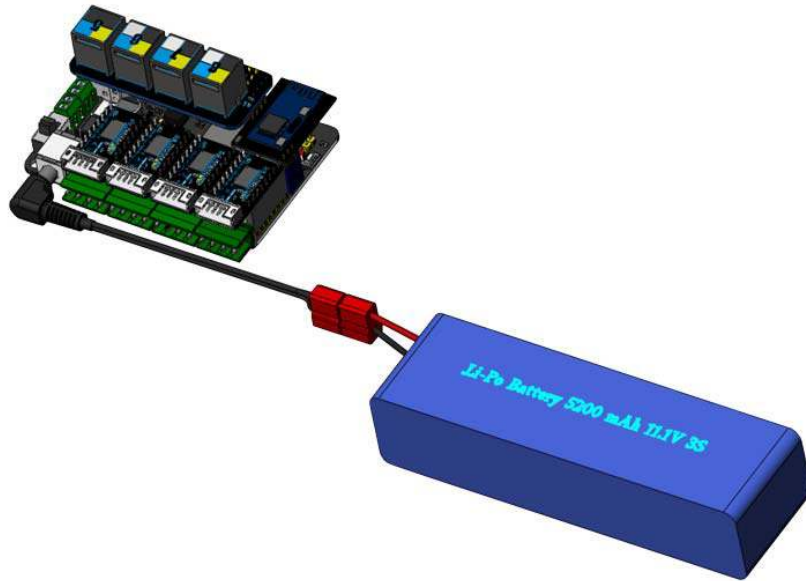

T Plug To 5.5/2.1 DC Plug Power Adapter Cable
For Power Battery-20cm

SKU:14035

DEMO

Size Charts