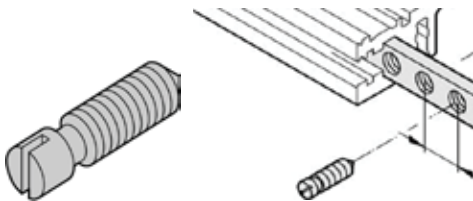

## TYPICAL CHASSIS HARDWARE

**PN: 34561-384**  
"Threaded Insert or Tapped Strip"

**PN: 24560-884**  
"Isolation Strip"

**PN: 24560-351 (353 & 379)**  
"Cardguides"

**PN: 21100-276**  
"Grub Screw"