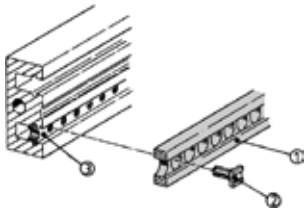

## HANDLES

**PN: 20817-829 (831, 833, 854, 856, 858)**

- "Type 2 Trapezoid Extractor"
- VME Bus

**PN: 20809-396 (3HP, check catalogue for other widths up to 61HP)**

- "Static, trapeziform handle"
- Plug in Units in accordance with IEC 60297

## TYPICAL CHASSIS HARDWARE

**PN: 34561-384**  
"Threaded Insert or Tapped Strip"

**PN: 24560-884**  
"Isolation Strip"

**PN: 24560-351 (353 & 379)**  
"Cardguides"

**PN: 21100-276**  
"Grub Screw"