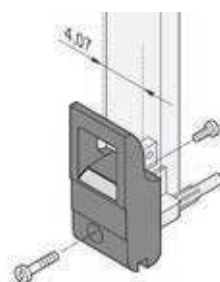

PN: 20817-652 (654, 653, 655)

- "IET Type Extractor"
- CompactPCI & VME64x