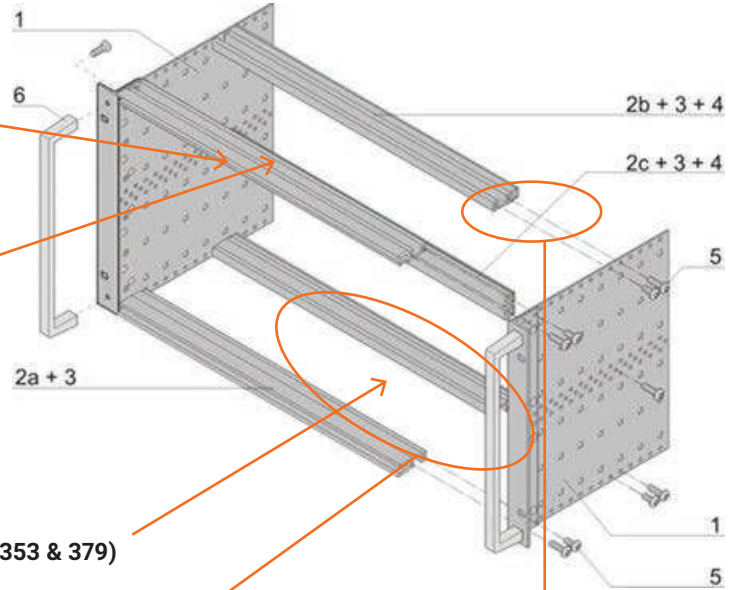

## TYPICAL CHASSIS HARDWARE

**PN: 34561-384**  
"Threaded Insert or Tapped Strip"

**PN: 24560-884**  
"Isolation Strip"

**PN: 24560-351 (353 & 379)**  
"Cardguides"

**PN: 21100-276**  
"Grub Screw"