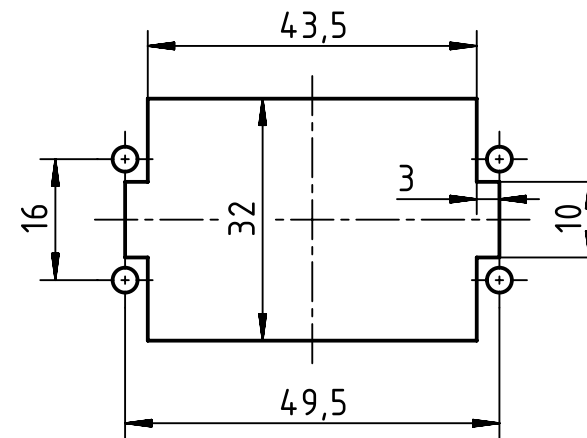

Panel cut out

	All Dimensions in mm Original Size DIN A4		Scale 1:1	Free size tol.		Ref.	
			Created by LONGL	Inspected by YUA	Standardisation RUETERA	Date 2019-01-25	State Final Release
All rights reserved Department EL PD		Title Han 28DD F-c				Doc-Key / ECM-Nr. 100758232/UGD/001/B 500000146251	
HARTING Electric GmbH & Co. KG D-32339 Espelkamp		Type TB	Number 09 16 028 3101			Rev. B	Page 1/1