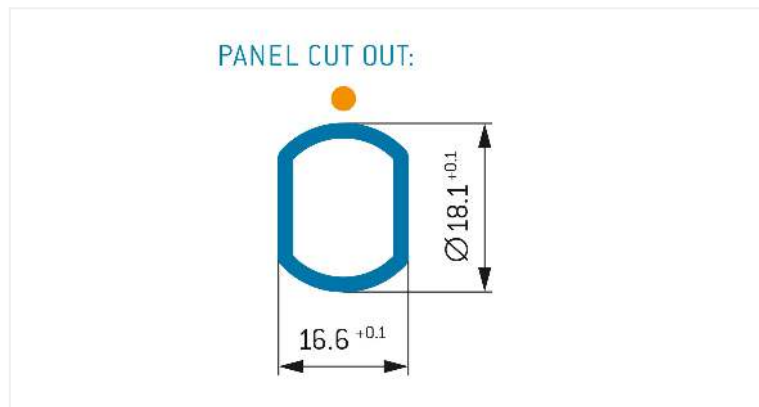

G43BOC-P04MTQ0-0000
series_b, type_g4

General information

Part number	G43BOC-P04MTQ0-0000
Termination	solder
Size	3
Locking principle	break , push
Coding	0_key

Contact insert description

Number of contacts	4
Contact type	pins
Contact diameter	20mm
Insulator material	peek
Wire cross section	14_awg
Termination	solder
Termination diameter	185mm

reverse_gender_on_request

Technical information

Max. creepage and air clearance distance	16_mm	14_mm
Nominal current single contact	18_a	iec_60512_5_2
Nominal current insert	18 A	vde_0298_4
Test voltage	165_kv_ac	sae_13441

safety_text