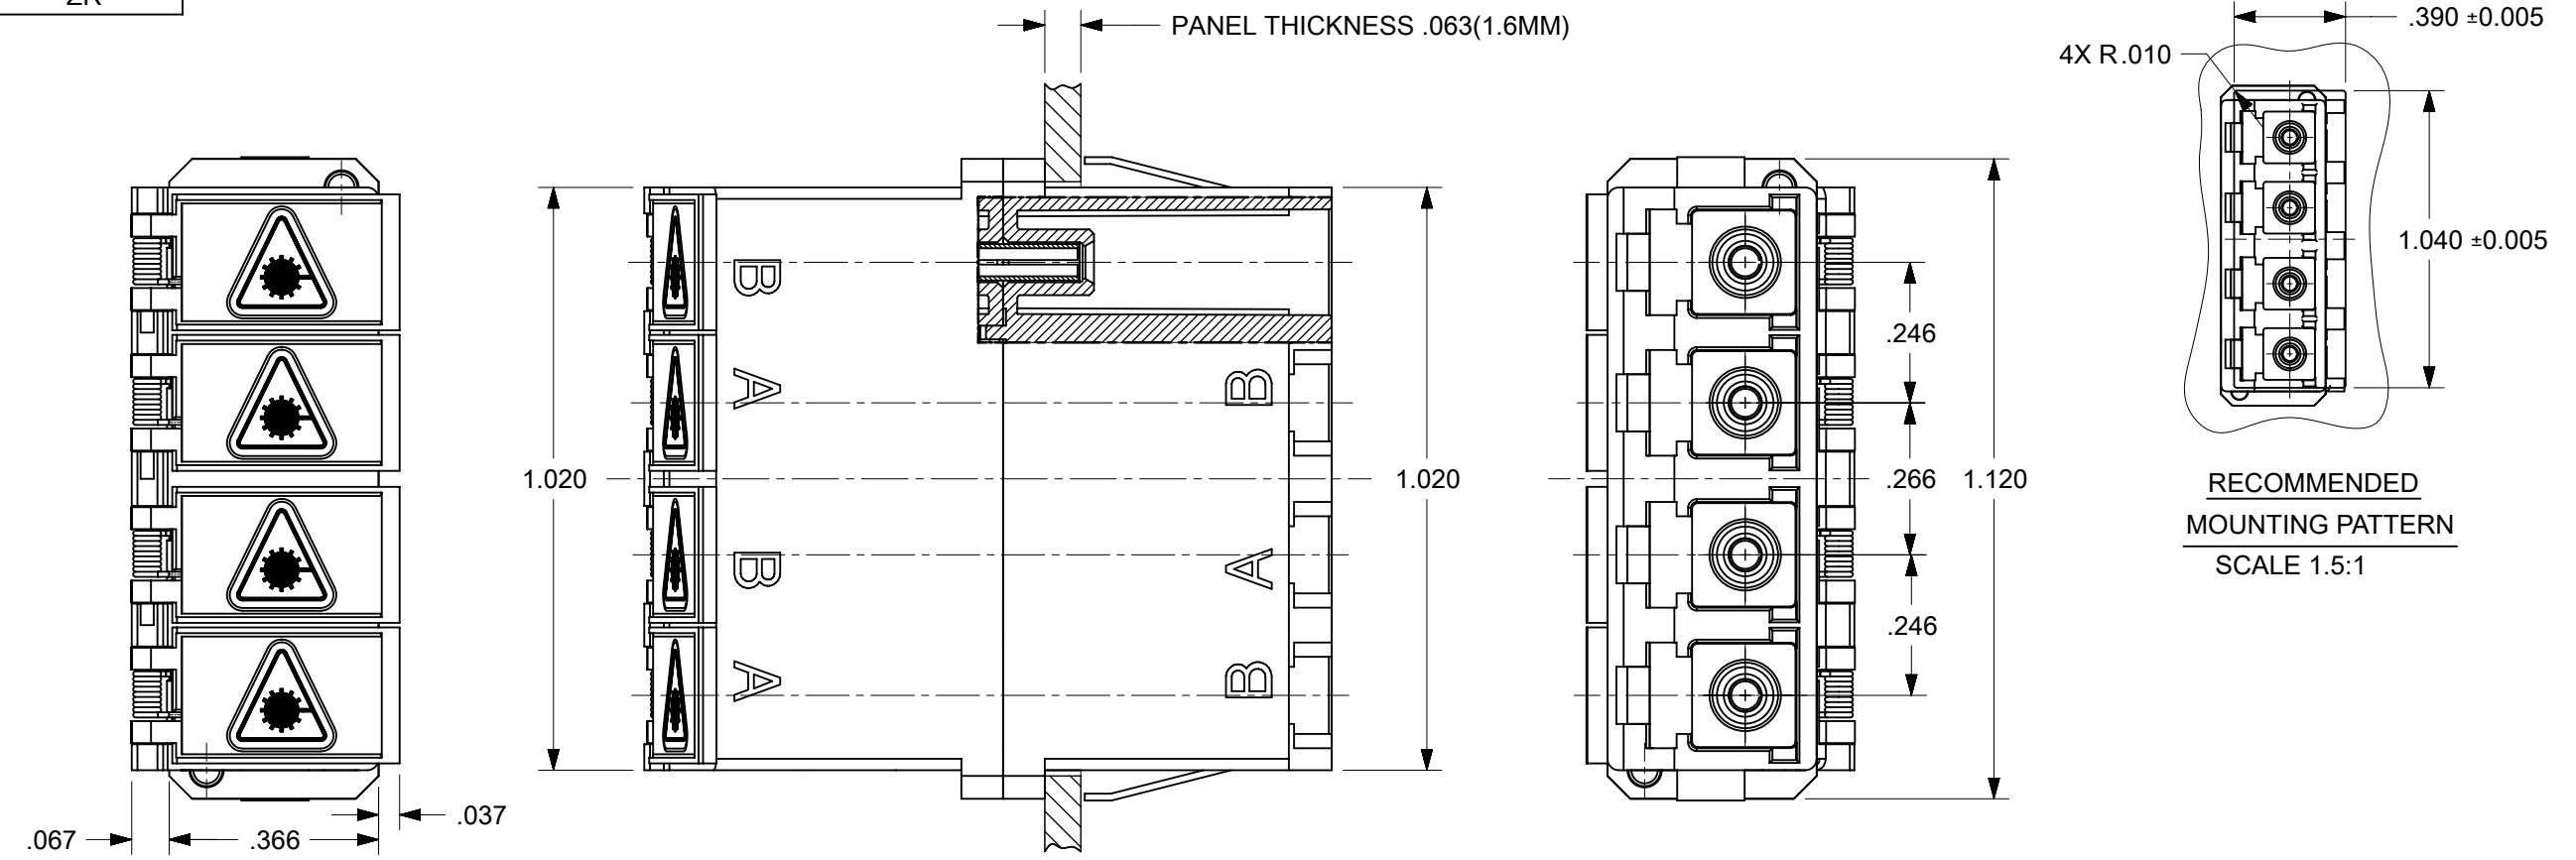

LC QUAD ADAPTER P/N	LC QUAD ADAPTER COLOR	SPLIT SLEEVE MATERIAL
106123-0400	BLUE	ZR
106123-1400	BEIGE	ZR
106126-2400	GREEN	ZR

- NOTES:
1. ALL DIMENSIONS ARE FOR REFERENCE
 2. DUST CAPS NOT SHOWN ON FRONT, BOTTOM AND RIGHT VIEW.
 3. LC QUAD ADAPTER HAS SC DUPLEX ADAPTER FOOTPRINT.

THIS DRAWING CONTAINS INFORMATION THAT IS PROPRIETARY TO MOLEX ELECTRONIC TECHNOLOGIES, LLC AND SHOULD NOT BE USED WITHOUT WRITTEN PERMISSION											
DIMENSION UNITS		SCALE		CURRENT REV DESC: REMOVED OBSOLETE PART NUMBER AS PER PCN#512063.							
INCH		3:1		<p>molex</p> <p>LC QUAD ADAPTER WITH SHUTTERS SMALL FLANGE, SNAP MOUNT</p> <p>PRODUCT CUSTOMER DRAWING</p> <p>DOCUMENT NUMBER: SD-106123-X400 DOC TYPE: PSD DOC PART: 001 REVISION: B1</p> <p>MATERIAL NUMBER: SEE TABLE CUSTOMER: GENERAL MARKET SHEET NUMBER: 1 OF 1</p>							
GENERAL TOLERANCES (UNLESS SPECIFIED)											
ANGULAR TOL ± °											
4 PLACES ±											
3 PLACES ±											
2 PLACES ±											
1 PLACE ±											
0 PLACES ±											
DRAFT WHERE APPLICABLE MUST REMAIN WITHIN DIMENSIONS				THIRD ANGLE PROJECTION		DRAWING		SERIES		MATERIAL NUMBER	
				B-SIZE		106123		SEE TABLE		GENERAL MARKET	