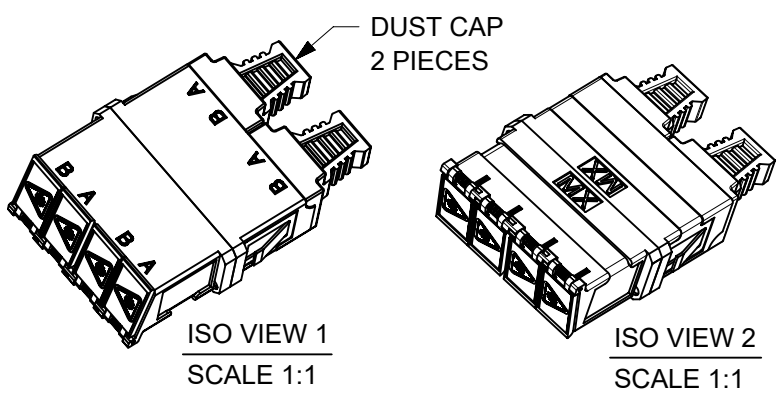

LC QUAD ADAPTER P/N	LC QUAD ADAPTER COLOR	SPLIT SLEEVE MATERIAL
106123-0400	BLUE	ZR
106123-1400	BEIGE	ZR
106126-2400	GREEN	ZR

- NOTES:
1. ALL DIMENSIONS ARE FOR REFERENCE
 2. DUST CAPS NOT SHOWN ON FRONT, BOTTOM AND RIGHT VIEW.
 3. LC QUAD ADAPTER HAS SC DUPLEX ADAPTER FOOTPRINT.

THIS DRAWING CONTAINS INFORMATION THAT IS PROPRIETARY TO MOLEX ELECTRONIC TECHNOLOGIES, LLC AND SHOULD NOT BE USED WITHOUT WRITTEN PERMISSION											
DIMENSION UNITS		SCALE		CURRENT REV DESC: REMOVED OBSOLETE PART NUMBER AS PER PCN#512063.							
INCH		3:1		<p>molex</p> <p>LC QUAD ADAPTER WITH SHUTTERS SMALL FLANGE, SNAP MOUNT</p> <p>PRODUCT CUSTOMER DRAWING</p> <p>DOCUMENT NUMBER: SD-106123-X400 DOC TYPE: PSD DOC PART: 001 REVISION: B1</p> <p>MATERIAL NUMBER: SEE TABLE CUSTOMER: GENERAL MARKET SHEET NUMBER: 1 OF 1</p>							
GENERAL TOLERANCES (UNLESS SPECIFIED)											
ANGULAR TOL ± °											
4 PLACES ±											
3 PLACES ±											
2 PLACES ±											
1 PLACE ±											
0 PLACES ±											
DRAFT WHERE APPLICABLE MUST REMAIN WITHIN DIMENSIONS				THIRD ANGLE PROJECTION		DRAWING		SERIES		MATERIAL NUMBER	
				B-SIZE		106123		SEE TABLE		GENERAL MARKET	