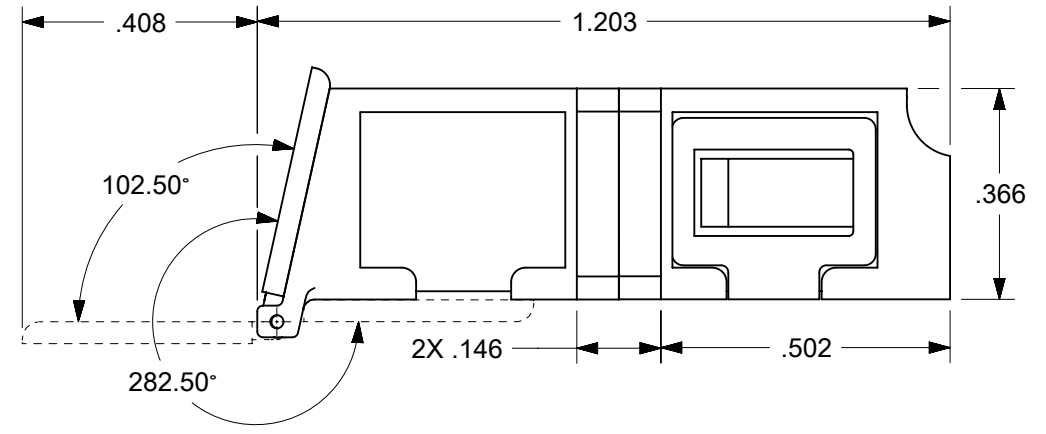

LC QUAD ADAPTER P/N	LC QUAD ADAPTER COLOR	SPLIT SLEEVE MATERIAL
106123-0400	BLUE	ZR
106123-1400	BEIGE	ZR
106126-2400	GREEN	ZR

- NOTES:
1. ALL DIMENSIONS ARE FOR REFERENCE
 2. DUST CAPS NOT SHOWN ON FRONT, BOTTOM AND RIGHT VIEW.
 3. LC QUAD ADAPTER HAS SC DUPLEX ADAPTER FOOTPRINT.

THIS DRAWING CONTAINS INFORMATION THAT IS PROPRIETARY TO MOLEX ELECTRONIC TECHNOLOGIES, LLC AND SHOULD NOT BE USED WITHOUT WRITTEN PERMISSION											
DIMENSION UNITS		SCALE		CURRENT REV DESC: REMOVED OBSOLETE PART NUMBER AS PER PCN#512063.							
INCH		3:1		<p>molex</p> <p>LC QUAD ADAPTER WITH SHUTTERS SMALL FLANGE, SNAP MOUNT</p> <p>PRODUCT CUSTOMER DRAWING</p> <p>DOCUMENT NUMBER: SD-106123-X400 DOC TYPE: PSD DOC PART: 001 REVISION: B1</p> <p>MATERIAL NUMBER: SEE TABLE CUSTOMER: GENERAL MARKET SHEET NUMBER: 1 OF 1</p>							
GENERAL TOLERANCES (UNLESS SPECIFIED)											
ANGULAR TOL ± °											
4 PLACES ±											
3 PLACES ±											
2 PLACES ±											
1 PLACE ±											
0 PLACES ±											
DRAFT WHERE APPLICABLE MUST REMAIN WITHIN DIMENSIONS				THIRD ANGLE PROJECTION		DRAWING		SERIES		MATERIAL NUMBER	
				B-SIZE		106123		SEE TABLE		GENERAL MARKET	