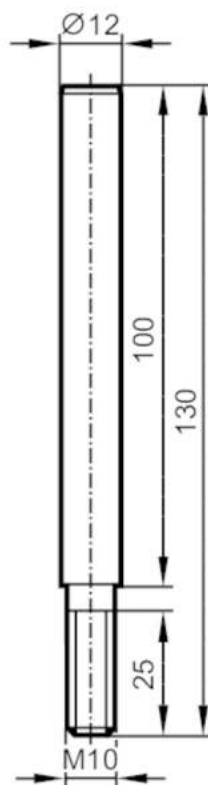

E20938

Mounting rod

ROD MOUNTING STRAIGHT D12MM

Article no longer available - archive entry

Application

Design straight

Mechanical data

Weight [g]	152.5
Dimensions [mm]	M10 / L = 130
Thread designation	M10
Materials	stainless steel (1.4571/316Ti)