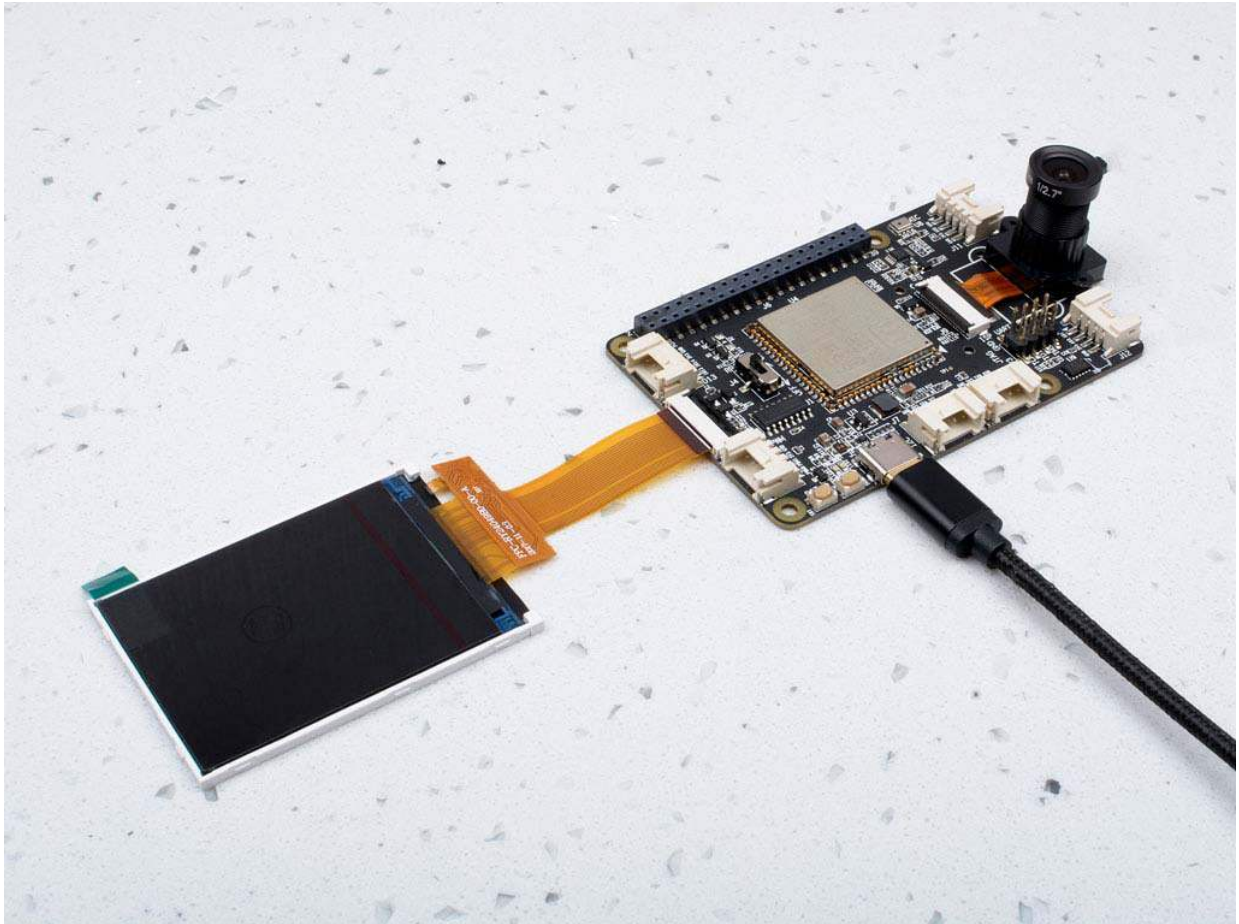

Connection Demo

ECCN/HTS

ECCN	EAR99
HSCODE	8525801302
UPC