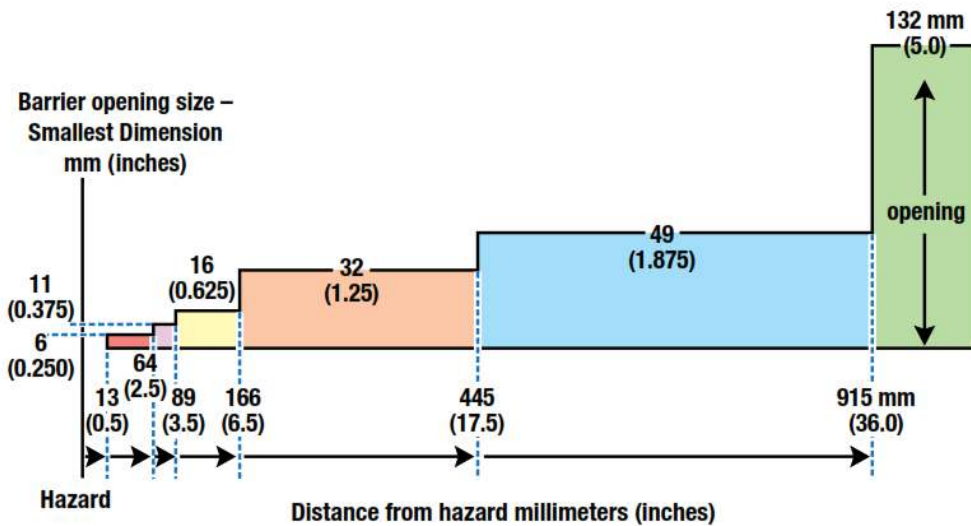

Safety Distance: Gotcha Stick

Human Shape

Gotcha Stick (representative of human dimension)

Human shape does NOT fit through barrier guard opening

Barrier Guard Opening

Orientation for Proper Use

CORRECT orientation of Gotcha Stick (does not penetrate barrier guard opening)

INCORRECT orientation of Gotcha Stick (penetrates barrier guard opening even though human shape DOES NOT)