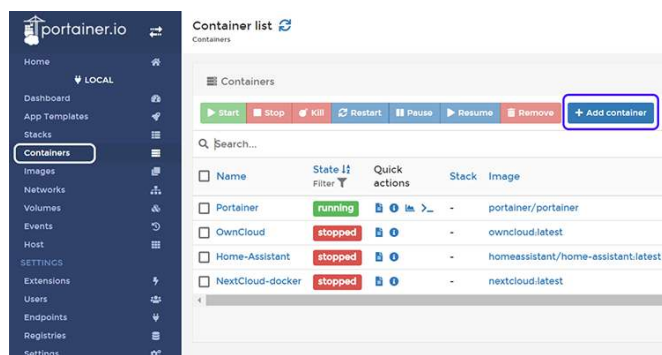

Portainer – Easy Docker Deployments

Even more possibilities for ADM with Portainer for Docker images. With thousands of images, Portainer can download and deploy more types of programs than ever before. Portainer is incredibly user friendly and employs a graphical interface to make Docker images easier to deploy than ever.