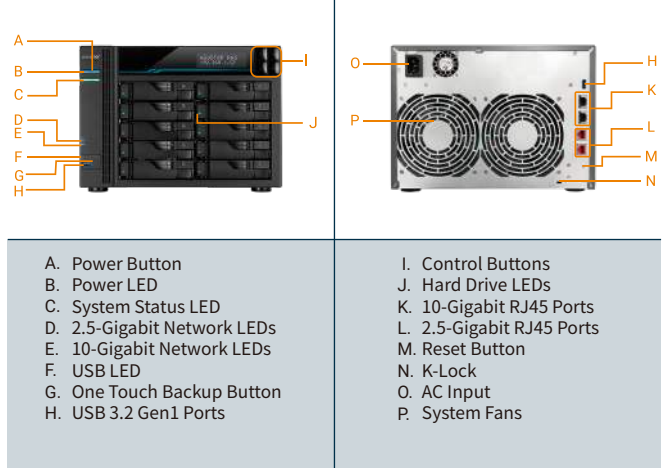

Hardware Specification

LOCKERSTOR 10 (AS6510T)

Processor	Intel ATOM C3538 2.1GHz Quad-Core Processor
Memory	8GB SO-DIMM DDR4 Expandable. max. 64GB, 32GB x2)
M.2 Drive Slots	2x M.2 PCIe(NvMe) or SATA3 supported M.2 2280, 2260 and 2242
Drive Bays	10x SATA3 6Gb/s; 3.5"/2.5" HDD/SSD
Network	10 Gigabit Ethernet x2; 2.5 Gigabit Ethernet x2
External Device Interface	2x USB 3.2 Gen 1 (1x Front ; 1x Rear)
Dimensions (HxWxD)	215.5(H) x 293(W) x 230(D) mm
Weight	6.4 (kg)/14.1 (lb)
Power	Internal Power Supply: 250W
Operation/Disk Hibernation/Sleep Mode(S3)	76.8W/41.1W/No Sleep Mode
Volume Type	Single, JBOD, RAID 0/1/5/6/10, RAID 1/5/6/10 + Hot Spare

A. Power Button B. Power LED C. System Status LED D. 2.5-Gigabit Network LEDs E. 10-Gigabit Network LEDs F. USB LED G. One Touch Backup Button H. USB 3.2 Gen1 Ports	I. Control Buttons J. Hard Drive LEDs K. 10-Gigabit RJ45 Ports L. 2.5-Gigabit RJ45 Ports M. Reset Button N. K-Lock O. AC Input P. System Fans

Software & Features

Operating System

- ADM 3.4 Onwards
- Supports Online Firmware Updates

Supported OS

- Windows XP, Vista, 7, 8, 10, Server 2003, Server 2008, Server 2012
- Mac OS X 10.6 and up
- UNIX, Linux, and BSD

Access Control

- Maximum Number of Users: 4096
- Maximum Number of Groups: 512
- Maximum Number of Shared Folders: 512
- Maximum Number of Concurrent Connections: 512
- Supports Windows Active Directory
- Supports Windows Active Directory / LDAP

File Explorer

- Web-based File Management
- ISO File Mounting
- Share Links
- Task Monitor
- Browse Files on Local PC
- Thumbnail Previews
- Data Access via External Optical Drive
- Supports video playback

System Administration

- Log Type:
  - System Log, Connection Log, File Access Log
- Real-time Online User Monitor
- Real-time System Monitor
- User Quota
- Virtual Drive (ISO Mounting, Maximum 16)
- UPS Support

Storage Management

- Support Multiple Volumes with Spare Disks
- Volume Type: Single disk, JBOD, RAID 0, RAID 1, RAID 5, RAID 6, RAID 10
- Support for Online RAID Level Migration

Disk Management

- Scheduled Bad Block Scans
- Scheduled S.M.A.R.T Scans

External Devices

- Supports USB External Storage Devices
- USB Wi-Fi Dongle Support
- Bluetooth Dongle/Speaker Support
- USB Printer Support
- USB DAC/IR Receiver/Keyboard/Mouse Support
- USB CD ROM Drives/DVD ROM Drives/BD-ROM Drives

Energy Control

- Configurable Disk Hibernation and Sleep Mode Wait Time
- Configurable Time Period for Sleep Mode Activation
- Automatic Sleep

Supported Browsers

- Internet Explorer 11 Onwards, Firefox, Chrome, Safari, Microsoft Edge

Network

- TCP/IP (IPv4 & IPv6)
- Link Aggregation: Supports 802.3ad and Six Other Modes for Load Balancing and/or Network Failover
- Jumbo Frame (MTU)
- VLAN
- EZ Connect
- Wireless Network
- DDNS/EZ-Router
- Supports Wake-on-LAN (WOL)
  - Only supported on 2.5 GbE port
- Supports Wake-on-WAN (WOW)
  - Only supported on 2.5 GbE port

Network Protocols

- CIFS / SMB, SMB 2.0 / 3.0, AFP, NFS, FTP (Unicode Supported), TFTP, WebDAV, Rsync, SSH, SFTP, iSCSI/IP-SAN, HTTP, HTTPS, Proxy, SNMP, Syslog

Security

- AES 256-Bit Encryption
- Firewall: Prevent Unauthorized Access
- Alert Notifications: E-mail, SMS
- Encrypted Connections: HTTPS, FTP over SSL/TLS, SSH, SFTP, Rsync over SSH
- Built-in Hardware Encryption Engine: AS10/31/32/61/62/63/64/70/ Nimbustor/Lockerstor(AS65) series

Backup Solutions

- Rsync (Remote Sync) Backup · Cloud Backup
- FTP Backup · External Backup
- One Touch Backup · EZ Sync

EZ Sync Manager