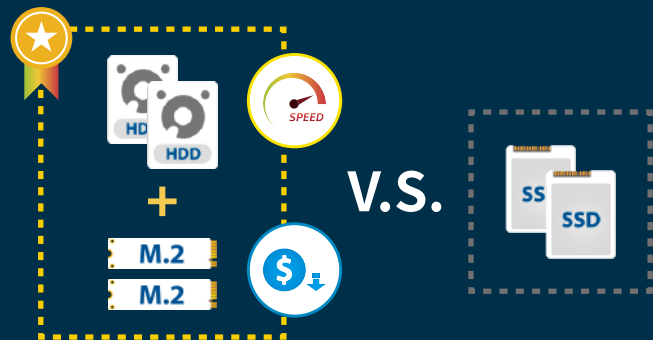

The all new Lockerstor series of NAS feature dual Intel 10-Gigabit Ethernet ports as well as dual Realtek 2.5-Gigabit Ethernet ports. With a managed switch that supports multiple speeds, take advantage of up to 20 gbps of speed with both 10-Gigabit ports or up to 5 gbps on both 2.5-Gigabit ports.

*Two Cat 6a and two Cat 5e cables included in box.

SSD Speeds for Hard Drive Prices - SSD Caching

The recently updated ADM features an updated Linux Kernel and additional performance enhancements. The Lockerstor series introduce M.2 PCIe NVMe SSD caching increasing performance.

1. Lockerstor NVMe SSD caching increases performance by up to 60%.
2. Lockerstor NVMe SSD caching is faster than if all bays were filled with SATA SSDs while remaining cheaper.

With dual 10-Gigabit Ethernet, bottlenecks on NVMe SSDs have been lifted, making the Lockerstor one of the fastest NAS devices ever.