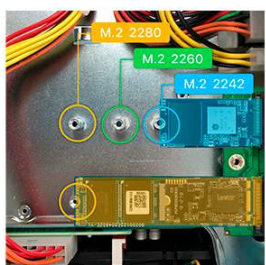

Thumbscrews for easy M.2 SSD installation

Regular screws are difficult to handle

Thumbscrews are easier to manipulate

Two M.2 2280, 2260 or 2242 slots supporting NVMe and AHCI SSDs

Powerful and high efficient cooling design