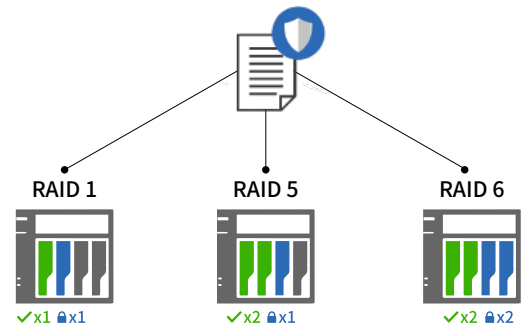

Data Protection Starts with ASUSTOR RAID

ASUSTOR understands that your data is priceless, therefore an ASUSTOR NAS provides different RAID options, giving your data various levels of protection from the moment it is first stored on the NAS. We recommend you plan your storage protection based on your NAS model and number of hard drives. Data protection has never been so simple.