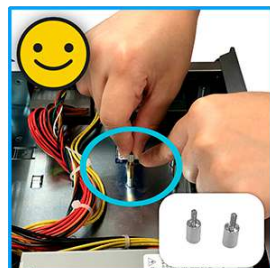

Regular screws are difficult to handle

Thumbscrews are easier to manipulate