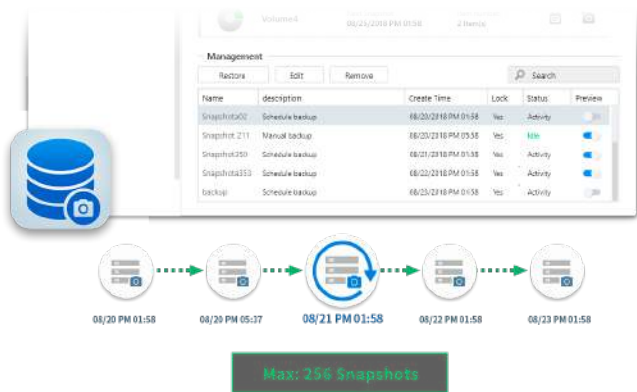

4096

Accounts

512

Groups

512

Shared Folders

512

Concurrent Connections

Snapshot Center

Snapshot Center is a new feature for ASUSTOR NAS devices to utilize Btrfs and iSCSI volumes to take snapshots of the information inside a NAS. Snapshot Center supports up to 256 snapshots of a volume and can be done every five minutes, creating a backup that can be restored easily if data is damaged or lost.

ASUSTOR EZ Sync

1. All new UI. Simpler and easier to operate. View NAS information quickly.
2. More complete settings - offering detailed folder lists. Easily select folders and files not in a folder.
3. Notifications for abnormal status
4. Support 2-step verification increase account safety.
5. Improve NAS connecting and file sync system stability for better user experience.