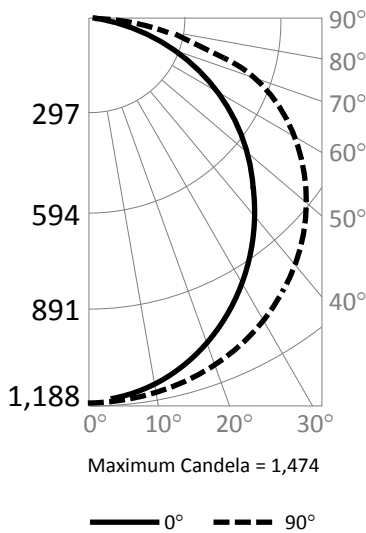

FEATURES

- Available in 3000k (warm white), 3500k (warm/neutral white), 4000k (neutral white) and 5000k (cool white) color temperatures.*
- Long-life LEDs provide 81,000 hours of operation with at least 70% of initial lumen output (L_{70}).**
- Provides 3,709 luminaire lumens (124 lumens per watt, LPW) at both 3000k and 3500k; 3,766 luminaire lumens (126 LPW) at 4000k; and 3,823 luminaire lumens (128 LPW) at 5000k.*
- Uniform illumination with no visible LED pixelation.
- Universal 120-277 AC voltage (50-60Hz) is standard.
- 0-10vdc dimming capability is standard.
- Power factor > 0.90.
- Total harmonic distortion < 20%.
- Color rendering index > 80.
- Steel housing and acrylic lens.
- Easy installation in new construction or retrofit. Fits in standard 2' x 2' grid ceilings.
- Standard earthquake clips provide secure installation in grid ceilings.
- Standard mounting options include recessed mounting in grid ceilings, or suspended mounting using attached hanging brackets. For mounting in plaster or other hard ceiling, see Mounting Kits.

PHOTOMETRIC DATA

CLTR22N-3050 (3,823 Lumens)

Candlepower Summary

	0°	90°
0°	1,180	1,180
10°	1,171	1,164
20°	1,132	1,099
30°	1,067	995
40°	976	854
50°	868	690
60°	736	508
70°	565	315
80°	193	133
90°	0	0

Zonal Lumen Summary

Zone	Lumens	% Fixture
0° – 10°	116	3.0%
0° – 20°	450	11.8%
0° – 30°	959	25.1%
0° – 40°	1,582	41.4%
0° – 50°	2,246	58.8%
0° – 60°	2,878	75.3%
0° – 70°	3,408	89.1%
0° – 80°	3,744	97.9%
0° – 90°	3,823	100.0%
90° – 180°	0	0%
0° – 180°	3,823	100.0%