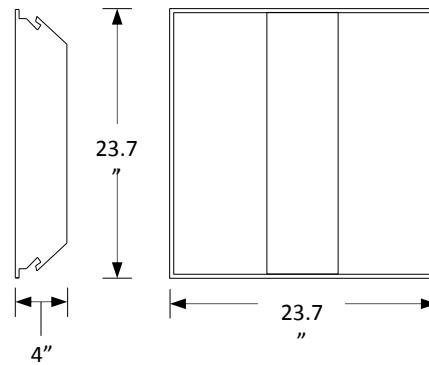

FLANGE MOUNTING KIT

- Flange Mount Kit (FLANGE22) mounts above plaster or other hard ceilings, and the panel is mounted flush to the ceiling.

DIMENSIONS

Weight: 8.4 lbs.

ORDERING INFORMATION

Example: CLTR22N-3035-FLANGE22