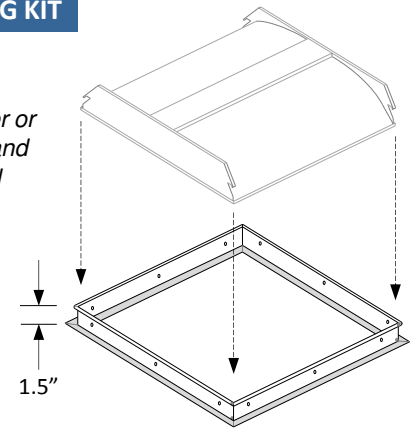

FLANGE MOUNTING KIT

- Flange Mount Kit (FLANGE22) mounts above plaster or other hard ceilings, and the panel is mounted flush to the ceiling.