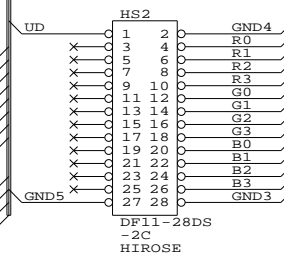

WIRE: UL1571, AWG28
COLOR CODED

PANEL SIDE

CONTROLLER SIDE

BLACK
PLASTIC
MOULDED

CONNECTION TABLE:

DF9-41S	HS1	01	02	03	04	05	06	07	08	09	10	11	12	13	14	15	16	17	18	19	20	21	22	23	24	25	26	27	28	29	30	31	32	33	34	35	36	37	38	39	40	41	HS1		
DF11-28DS	HS2	/	/	/	/	/	/	/	28	04	06	08	/	10	/	/	/	/	02	12	14	16	/	18	/	/	/	/	27	20	22	24	/	26	/	/	/	/	/	/	/	/	/	01	HS2
DF11-32DS	HS3	31	30	32	25	23	/	05	/	/	/	/	/	08	10	06	/	/	/	/	/	/	/	/	/	12	14	19	/	/	/	/	/	/	16	18	20	26	27	27	28	/	HS3		

P/N 4263116-00

PANEL CABLE: AC1024/V3/6880, 330mm

DIGITAL VIEW TECHNOLOGY
COPYRIGHT 2001, ALL RIGHTS RESERVED
CONFIDENTIAL

DRAWN BY: ADRIAN LEE

Title	PANEL CABLE: AC1024/V3/6880, 330mm	
Size	Document Number	REV
B	(C:\...\DV\DV_CABLE\C6311600.SCH)	01
Date:	January 9, 2001	Sheet 1 of 1