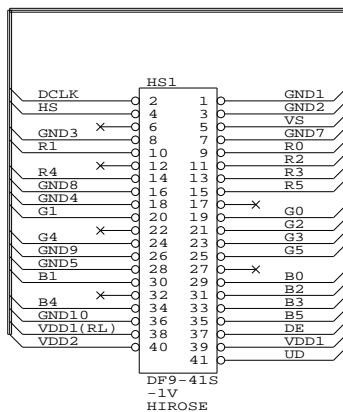

WIRE: UL1571, AWG28
COLOR CODED

PANEL SIDE

CONTROLLER SIDE

BLACK
PLASTIC
MOULDED

CONNECTION TABLE:

DF9-41S	HS1	01	02	03	04	05	06	07	08	09	10	11	12	13	14	15	16	17	18	19	20	21	22	23	24	25	26	27	28	29	30	31	32	33	34	35	36	37	38	39	40	41	HS1		
DF11-28DS	HS2	/	/	/	/	/	/	/	28	04	06	08	/	10	/	/	/	/	02	12	14	16	/	18	/	/	/	/	27	20	22	24	/	26	/	/	/	/	/	/	/	/	/	01	HS2
DF11-32DS	HS3	31	30	32	25	23	/	05	/	/	/	/	/	08	10	06	/	/	/	/	/	/	/	/	/	12	14	19	/	/	/	/	/	/	16	18	20	26	27	27	28	/	HS3		

P/N 4263116-00

PANEL CABLE: AC1024/V3/6880, 330mm

DIGITAL VIEW TECHNOLOGY
COPYRIGHT 2001, ALL RIGHTS RESERVED
CONFIDENTIAL

DRAWN BY: ADRIAN LEE

Title	PANEL CABLE: AC1024/V3/6880, 330mm	
Size	Document Number	REV
B	(C:\...\DV\DV_CABLE\C6311600.SCH)	01
Date:	January 9, 2001	Sheet 1 of 1