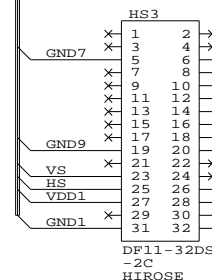

WIRE: UL1571, AWG28
COLOR CODED

PANEL SIDE

CONTROLLER SIDE

BLACK
PLASTIC
MOULDED

CONNECTION TABLE:

DF9-41S	HS1	01	02	03	04	05	06	07	08	09	10	11	12	13	14	15	16	17	18	19	20	21	22	23	24	25	26	27	28	29	30	31	32	33	34	35	36	37	38	39	40	41	HS1		
DF11-28DS	HS2	/	/	/	/	/	/	/	28	04	06	08	/	10	/	/	/	/	02	12	14	16	/	18	/	/	/	/	27	20	22	24	/	26	/	/	/	/	/	/	/	/	/	01	HS2
DF11-32DS	HS3	31	30	32	25	23	/	05	/	/	/	/	/	08	10	06	/	/	/	/	/	/	/	/	/	12	14	19	/	/	/	/	/	/	16	18	20	26	27	27	28	/	HS3		

P/N 4263116-00

PANEL CABLE: AC1024/V3/6880, 330mm

DIGITAL VIEW TECHNOLOGY
COPYRIGHT 2001, ALL RIGHTS RESERVED
CONFIDENTIAL

DRAWN BY: ADRIAN LEE

Title	PANEL CABLE: AC1024/V3/6880, 330mm	
Size	Document Number	REV
B	(C:\...\DV\DV_CABLE\C6311600.SCH)	01
Date:	January 9, 2001	Sheet 1 of 1