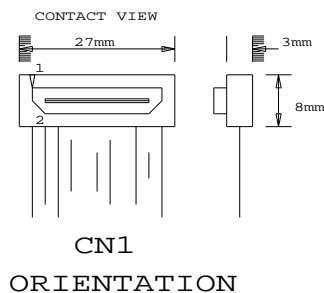

WIRE: UL1571, AWG28
COLOR CODED

PANEL SIDE

CONTROLLER SIDE

BLACK
PLASTIC
MOULDED

CONNECTION TABLE:

DF9-41S	HS1	01	02	03	04	05	06	07	08	09	10	11	12	13	14	15	16	17	18	19	20	21	22	23	24	25	26	27	28	29	30	31	32	33	34	35	36	37	38	39	40	41	HS1		
DF11-28DS	HS2	/	/	/	/	/	/	/	28	04	06	08	/	10	/	/	/	/	02	12	14	16	/	18	/	/	/	/	27	20	22	24	/	26	/	/	/	/	/	/	/	/	/	01	HS2
DF11-32DS	HS3	31	30	32	25	23	/	05	/	/	/	/	/	08	10	06	/	/	/	/	/	/	/	/	/	12	14	19	/	/	/	/	/	/	16	18	20	26	27	27	28	/	HS3		

P/N 4263116-00

PANEL CABLE: AC1024/V3/6880, 330mm

DIGITAL VIEW TECHNOLOGY
COPYRIGHT 2001, ALL RIGHTS RESERVED
CONFIDENTIAL

DRAWN BY: ADRIAN LEE

Title	PANEL CABLE: AC1024/V3/6880, 330mm	
Size	Document Number	REV
B	(C:\...\DV\DV_CABLE\C6311600.SCH)	01
Date:	January 9, 2001	Sheet 1 of 1