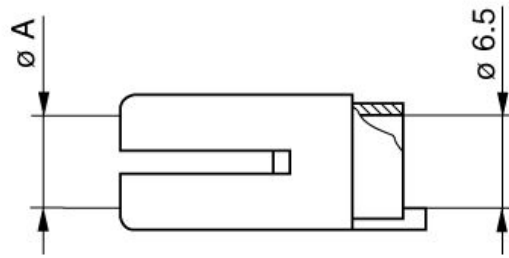

SUMMARY

Wires

Image is for illustrative purpose only

Series	1P
Termination type	
IP rating	50
AWG wire size	0.00 - 0.00
Cable Ø	2.70 - 3.90 mm
Status	active

Download

[Request a quote](#)

[Catalog](#)

TECHNICAL DETAILS

Mechanics

Shell Style/Model	PL*: Collet for REDEL 1P series
Keying	
Housing Material	PSU (Polysulfone), gray
Weight	.58 g

Performance

Configuration
Insulator
Rated Current

Others

Temp (min / max): -50°C /

LEMO products and services are provided "as is". LEMO makes no warranties or representations with regard to LEMO product & services or use of them, express, implied or statutory, including for accuracy, completeness, or security. The user is fully responsible for his products and applications using LEMO components.

DRAWINGS

Dimensions

	A
mm.	3.9
in.	0,15

RECOMMENDED BY LEMO

Tools

LEMO products and services are provided "as is". LEMO makes no warranties or representations with regard to LEMO product & services or use of them, express, implied or statutory, including for accuracy, completeness, or security. The user is fully responsible for his products and applications using LEMO components.