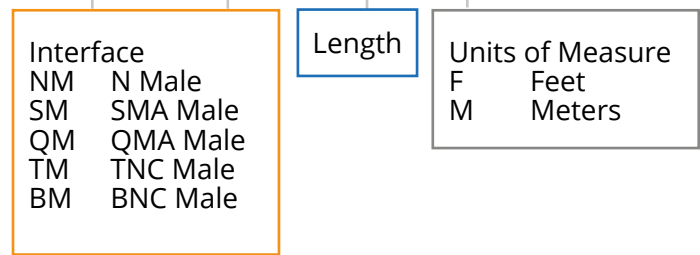

LMR®-195-UF

FLEXIBLE LOW LOSS CABLE ASSEMBLIES

Ordering Guide

LUF195- NMNM-3.0 F