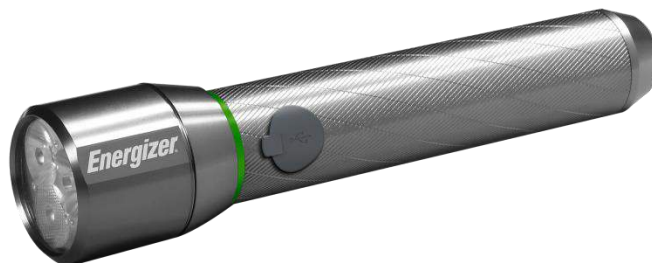

Provides 1000 Lumens of Light

Provides Run Time of 4 Hours

Sustains 1 Meter Drop Test

Illuminates objects up to 200m away

Water Resistant IPX4 – works after splashing water on all sides

DESIGN BENEFITS

- ✓ Durable Aircraft Grade Aluminum
- ✓ Rechargeable
- ✓ USB Port Out: Charges Devices
- ✓ 20 Year Design To Last based on typical consumer usage patterns
- ✓ One press Digital Focusing
- ✓ Easy to use

LIGHT AND POWER SOURCE

- ✓ Features LED Technology
- ✓ 4.25 hz strobe light
- ✓ Rechargeable Lithium Ion Battery (26650) – non removable battery

ELECTRICAL CHARACTERISTICS

Electrical Characteristics Nominal Power: Power consumption 11.4W / Battery 26650 Li-ion 3.7V dc
LED Specifications: LED 3.0V cc / 3800mA

CERTIFICATES AND COMPLIANCE

CE RoHS
EMC, EN62471, FCC

This device complies with part 15 of the FCC Rules. Operation is subject to the following two conditions: (1) This device may not cause harmful interference, and (2) this device must accept any interference received, including interference that may cause undesired operation.

Tested according to ANSI/NEMA FL1 Standards.

*Light must be turned off while charging.

**Based on an average smartphone battery of 1810 mAh capacity.

PERFORMANCE BENEFITS

- ✓ Exceptional light output for any task
- ✓ Up to 15X brighter than Standard LED Technology
- ✓ MAXVIZ Technology to deliver a wide, powerful beam and high-definition vision
- ✓ Powerful light even after a full smartphone charge**
- ✓ Rechargeable – Fully charge in 8 hours*

SPECIFICATIONS

Weight including Battery:

378 Grams / 13.33 Ounces

Dimensions:

226.5mm x 48mm x 48mm / 8.92" x 1.89" x 1.89"

NUMBER OF OPERATING MODES: 7

Mode	Lumens (lm)	Runtime (h)	Beam Distance (m)
High	1000	4	200
Low	250	8	--
Strobe	--	--	--
Spot High	Digital Focus		
Spot Low			
Wide High			
Wide Low