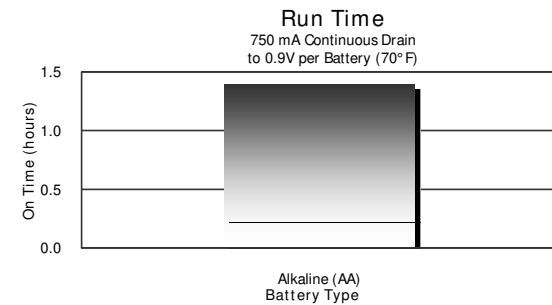

Performance:

Before Using Your Flashlight:
Please read all instructions and cautionary markings on the package and light

Important Notice

This datasheet contains information specific to products manufactured at the time of its publication

Contents herein do not constitute a warranty
© Energizer / All Rights Reserved