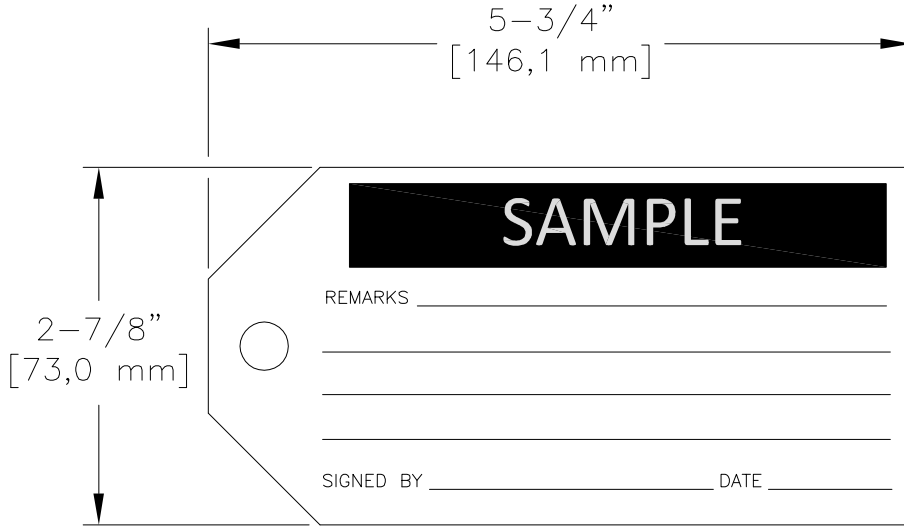

LOC	DIST	REVISIONS					
—	—	P	LTR	DESCRIPTION	DATE	DWN	APVD
		A		NEW DRAWING	08MAR2016	KR	KM

LABEL VIEW

QTY: 100 TAGS
FOR INDOOR USE ONLY

MATERIAL	PAPERBOARD
PRINT COLOURS	1 COLOUR PRINT IN BLACK
BACKGROUND COLOURS	WHITE

THIS DRAWING IS UNPUBLISHED. BY - - - - -
COPYRIGHT - - - - - ALL RIGHTS RESERVED.

DIMENSIONS: INCHES [mm]	DWN K. RAGHAVENDRA	08MAR2016	MATERIAL	—	FINISH	—	
	CHK K. MUNZ	08MAR2016	 TE Connectivity				
TOLERANCES UNLESS OTHERWISE SPECIFIED:	APVD K. MUNZ	08MAR2016					
0 PLC ± -	PRODUCT SPEC	—	NAME QMT114 PAPERBOARD TAGS				
1 PLC ± .1	APPLICATION SPEC	—					
2 PLC ± .050	WEIGHT	—	SIZE	A4	CAGE CODE	00779	
3 PLC ± .020		CUSTOMER DRAWING	DRAWING NO	C-1878677-7		RESTRICTED TO	—
4 PLC ± 1/8"			SCALE	NTS	SHEET	1 OF 1	REV
ANGLES ± -							