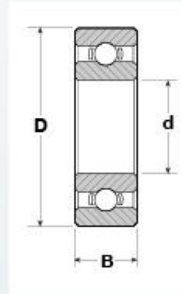

6002-2RS
2 Contact
Seals

Select Retain. Ring

6002-NR
Retaining Ring +
Groove on O.D.

NPB Part No

6002-ZZ

SPECIFICATIONS

Shields	2
Material	Standard SAE 52100 *
Bore \varnothing	15mm .5906" $-.0003$
Outside Diameter \varnothing	32mm 1.2598" $-.0005$
Width \varnothing	9mm .3543" $+.0000/- .0050$
Max Fillet Radius	.012
No. Balls	9
Ball Diameter	3/16
Static Load	565 lbs.
Dynamic Load	965 lbs.