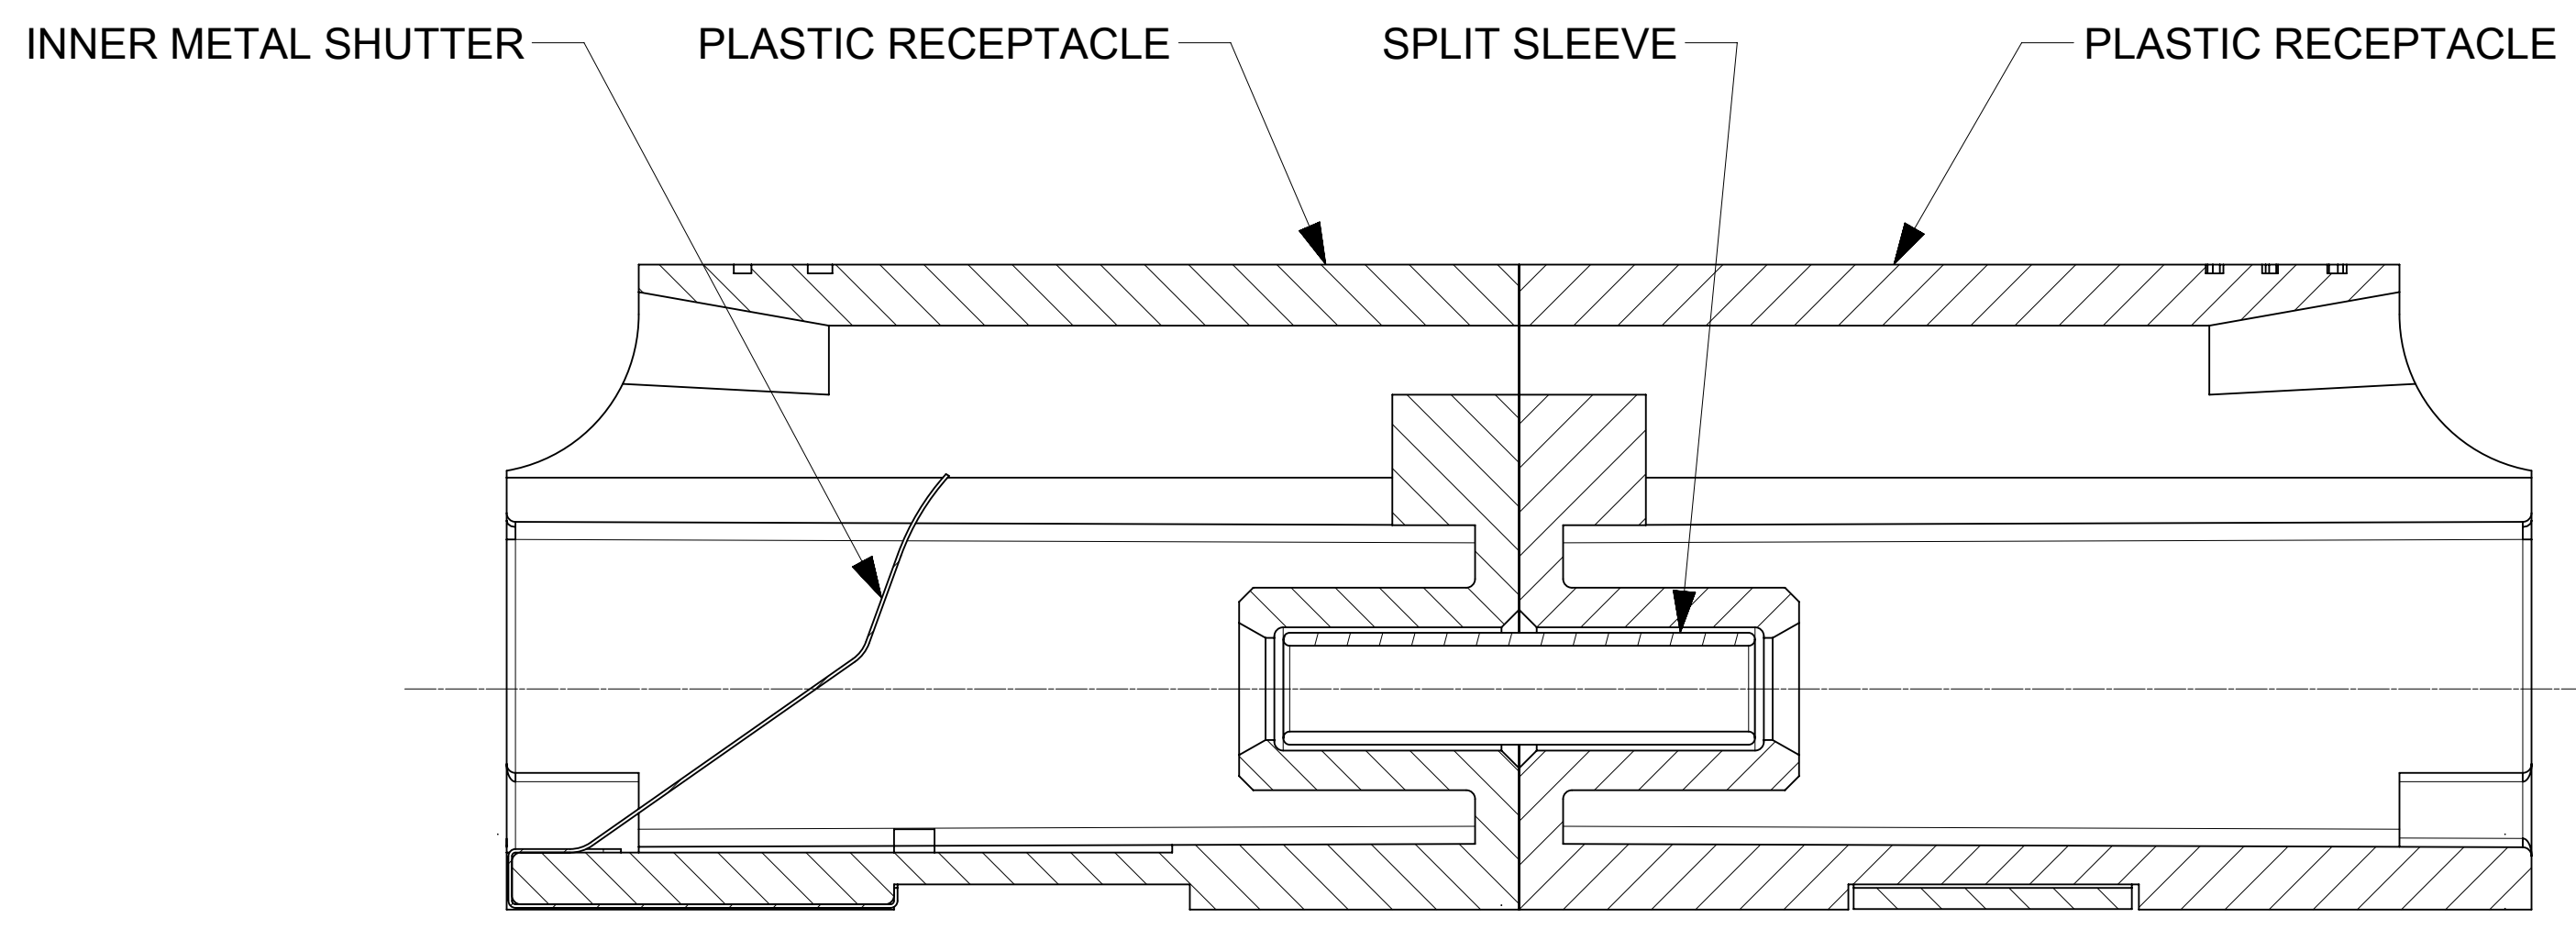

LC 8 PORT ADAPTER P/N	ADAPTER COLOR	SPLIT SLEEVE MATERIAL
106121-0460	GREEN	CERAMIC
106121-0470	BEIGE	
106121-0480	AQUA	

NOTES:  
 1. ALL DIMENSIONS ARE FOR REFERENCE.  
 2. DUST CAPS SHOWN IN ISO VIEWS ONLY.

THIS DRAWING CONTAINS INFORMATION THAT IS PROPRIETARY TO MOLEX ELECTRONIC TECHNOLOGIES, LLC AND SHOULD NOT BE USED WITHOUT WRITTEN PERMISSION															
DIMENSION UNITS <b>IN/MM</b>		SCALE <b>3:1</b>		CURRENT REV DESC:											
GENERAL TOLERANCES (UNLESS SPECIFIED)				EC NO: 652962				<b>molex</b>							
4 PLACES ±		±		DRWN: SKRISHNAMU01 2021/05/28											
3 PLACES ±		±		CHK'D: WCHEN 2021/08/24				LC 8 PORT ADAPTER SNAP MOUNT INNER SHUTTERS							
2 PLACES ±		±		APPR: WCHEN 2021/08/24				PRODUCT CUSTOMER DRAWING							
1 PLACE ±		±		INITIAL REVISION:				DOCUMENT NUMBER							
0 PLACES ±		±		DRWN: YBELENIY 2012/01/04				SD-106121-0450		DOC TYPE		DOC PART			
ANGULAR TOL ± °		°		APPR: WCHEN 2012/02/06				PSD		001		D			
DRAFT WHERE APPLICABLE MUST REMAIN WITHIN DIMENSIONS				THIRD ANGLE PROJECTION		DRAWING		SERIES		MATERIAL NUMBER		CUSTOMER		SHEET NUMBER	
				D-SIZE		106121		SEE TABLE		GENERAL MARKET		1 OF 1			