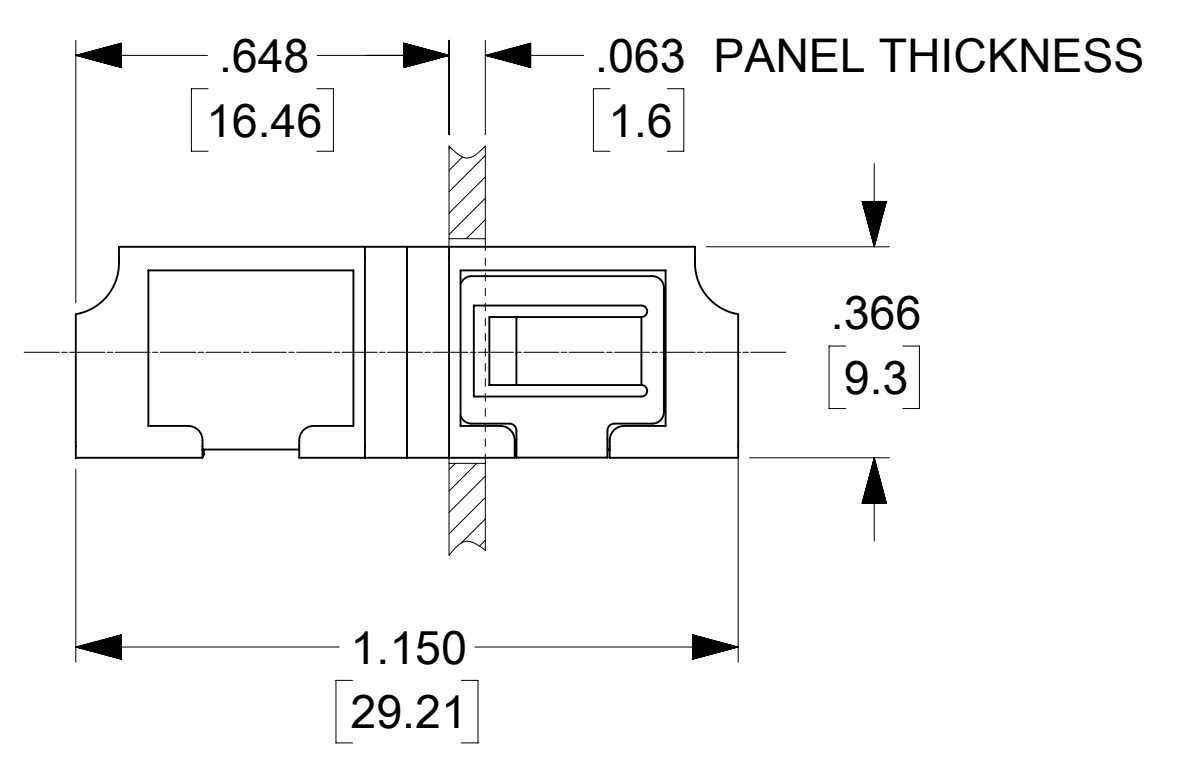

LC 8 PORT ADAPTER P/N	ADAPTER COLOR	SPLIT SLEEVE MATERIAL
106121-0460	GREEN	CERAMIC
106121-0470	BEIGE	
106121-0480	AQUA	

NOTES:  
 1. ALL DIMENSIONS ARE FOR REFERENCE.  
 2. DUST CAPS SHOWN IN ISO VIEWS ONLY.

THIS DRAWING CONTAINS INFORMATION THAT IS PROPRIETARY TO MOLEX ELECTRONIC TECHNOLOGIES, LLC AND SHOULD NOT BE USED WITHOUT WRITTEN PERMISSION															
DIMENSION UNITS <b>IN/MM</b>		SCALE <b>3:1</b>		CURRENT REV DESC:											
GENERAL TOLERANCES (UNLESS SPECIFIED)				EC NO: 652962				<b>molex</b>							
4 PLACES ±		±		DRWN: SKRISHNAMU01 2021/05/28											
3 PLACES ±		±		CHK'D: WCHEN 2021/08/24				LC 8 PORT ADAPTER SNAP MOUNT INNER SHUTTERS							
2 PLACES ±		±		APPR: WCHEN 2021/08/24				PRODUCT CUSTOMER DRAWING							
1 PLACE ±		±		INITIAL REVISION:				DOCUMENT NUMBER							
0 PLACES ±		±		DRWN: YBELENIY 2012/01/04				SD-106121-0450		DOC TYPE		DOC PART			
ANGULAR TOL ± °		°		APPR: WCHEN 2012/02/06				PSD		001		D			
DRAFT WHERE APPLICABLE MUST REMAIN WITHIN DIMENSIONS				THIRD ANGLE PROJECTION		DRAWING		SERIES		MATERIAL NUMBER		CUSTOMER		SHEET NUMBER	
				D-SIZE		106121		SEE TABLE		GENERAL MARKET		1 OF 1			