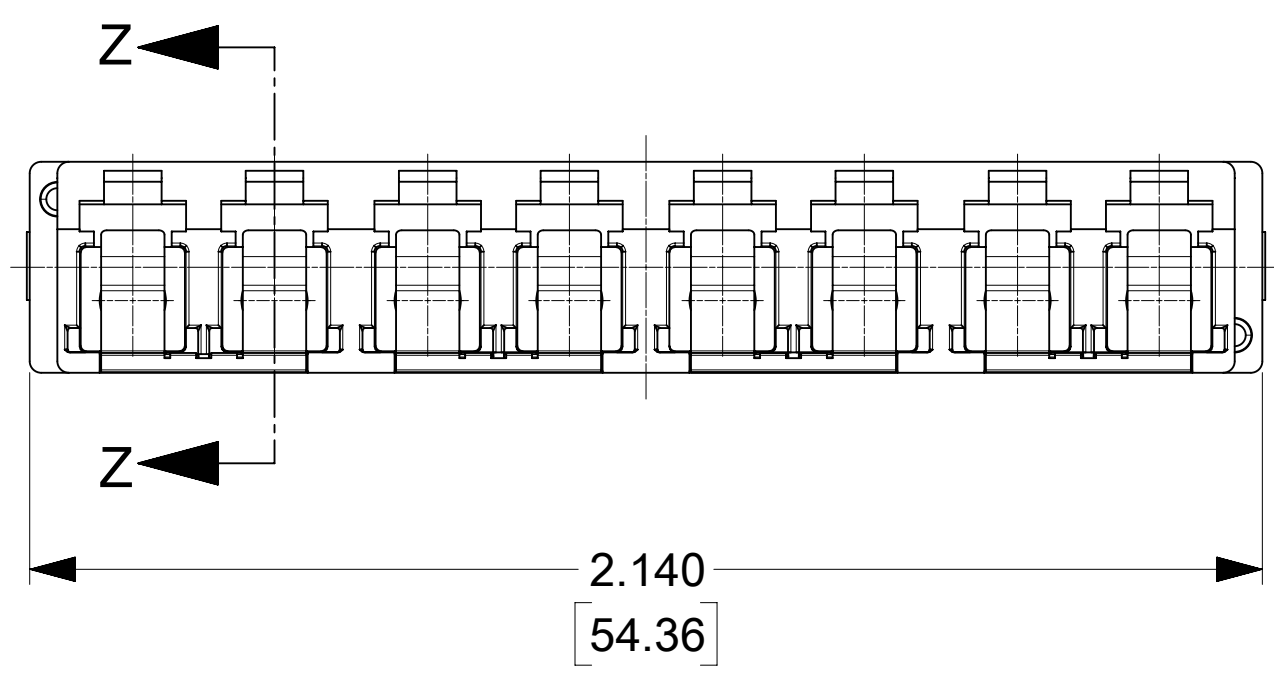

LC 8 PORT ADAPTER P/N	ADAPTER COLOR	SPLIT SLEEVE MATERIAL
106121-0460	GREEN	CERAMIC
106121-0470	BEIGE	
106121-0480	AQUA	

NOTES:  
 1. ALL DIMENSIONS ARE FOR REFERENCE.  
 2. DUST CAPS SHOWN IN ISO VIEWS ONLY.

THIS DRAWING CONTAINS INFORMATION THAT IS PROPRIETARY TO MOLEX ELECTRONIC TECHNOLOGIES, LLC AND SHOULD NOT BE USED WITHOUT WRITTEN PERMISSION															
DIMENSION UNITS <b>IN/MM</b>		SCALE <b>3:1</b>		CURRENT REV DESC:											
GENERAL TOLERANCES (UNLESS SPECIFIED)				EC NO: 652962				<b>molex</b>							
4 PLACES ±		±		DRWN: SKRISHNAMU01 2021/05/28											
3 PLACES ±		±		CHK'D: WCHEN 2021/08/24				LC 8 PORT ADAPTER SNAP MOUNT INNER SHUTTERS							
2 PLACES ±		±		APPR: WCHEN 2021/08/24				PRODUCT CUSTOMER DRAWING							
1 PLACE ±		±		INITIAL REVISION:				DOCUMENT NUMBER							
0 PLACES ±		±		DRWN: YBELENIY 2012/01/04				SD-106121-0450		DOC TYPE		DOC PART			
ANGULAR TOL ± °		°		APPR: WCHEN 2012/02/06				PSD		001		D			
DRAFT WHERE APPLICABLE MUST REMAIN WITHIN DIMENSIONS				THIRD ANGLE PROJECTION		DRAWING		SERIES		MATERIAL NUMBER		CUSTOMER		SHEET NUMBER	
				D-SIZE		106121		SEE TABLE		GENERAL MARKET		1 OF 1			