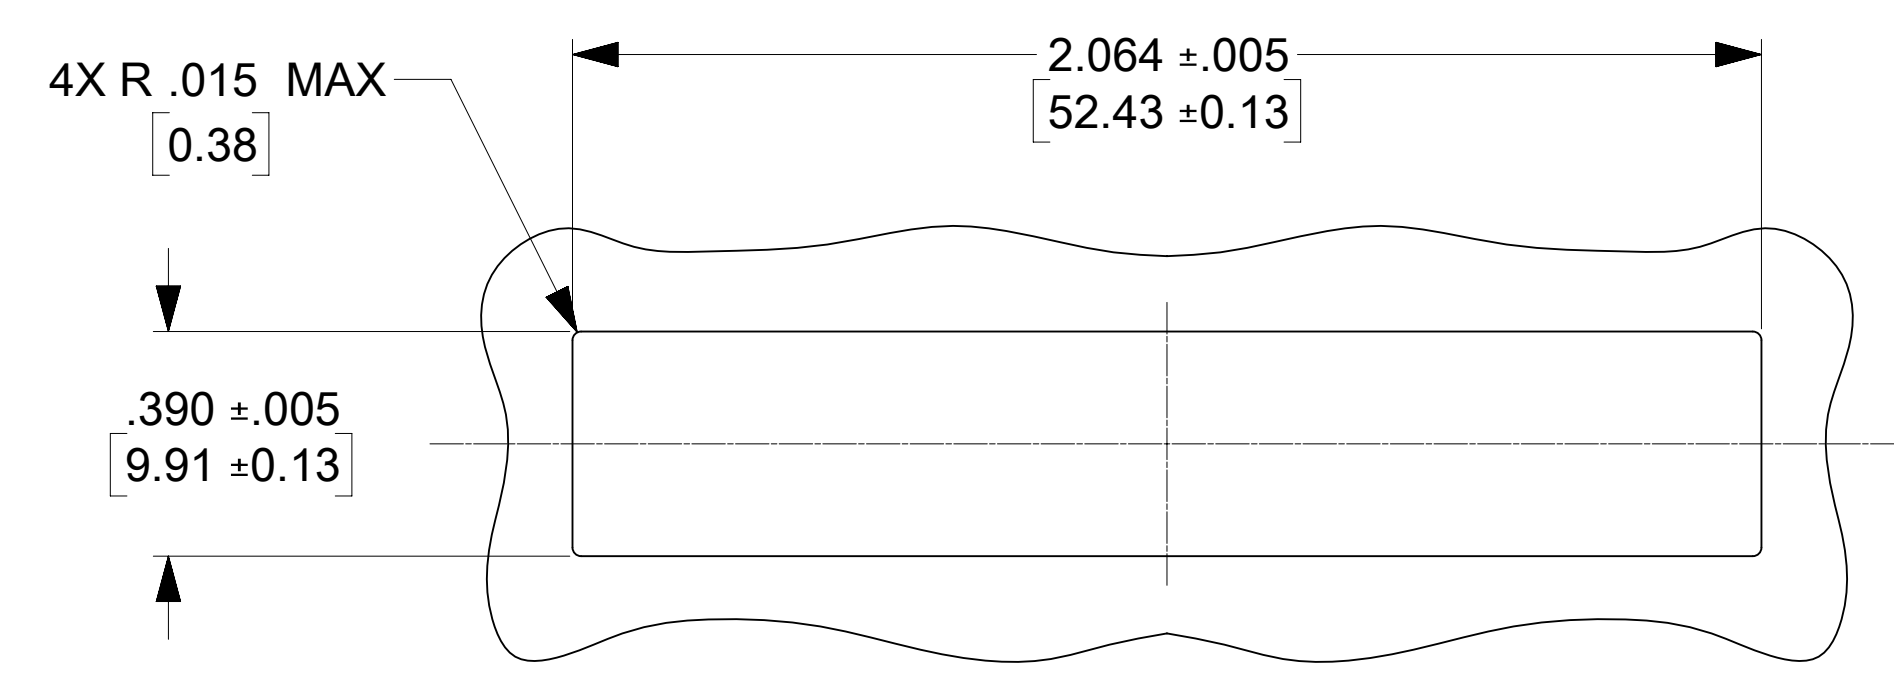

LC 8 PORT ADAPTER P/N	ADAPTER COLOR	SPLIT SLEEVE MATERIAL
106121-0460	GREEN	CERAMIC
106121-0470	BEIGE	
106121-0480	AQUA	

NOTES:  
 1. ALL DIMENSIONS ARE FOR REFERENCE.  
 2. DUST CAPS SHOWN IN ISO VIEWS ONLY.

THIS DRAWING CONTAINS INFORMATION THAT IS PROPRIETARY TO MOLEX ELECTRONIC TECHNOLOGIES, LLC AND SHOULD NOT BE USED WITHOUT WRITTEN PERMISSION															
DIMENSION UNITS <b>IN/MM</b>		SCALE <b>3:1</b>		CURRENT REV DESC:											
GENERAL TOLERANCES (UNLESS SPECIFIED)				EC NO: 652962				<b>molex</b>							
4 PLACES ±		±		DRWN: SKRISHNAMU01 2021/05/28											
3 PLACES ±		±		CHK'D: WCHEN 2021/08/24				LC 8 PORT ADAPTER SNAP MOUNT INNER SHUTTERS							
2 PLACES ±		±		APPR: WCHEN 2021/08/24				PRODUCT CUSTOMER DRAWING							
1 PLACE ±		±		INITIAL REVISION:				DOCUMENT NUMBER							
0 PLACES ±		±		DRWN: YBELENIY 2012/01/04				SD-106121-0450		DOC TYPE		DOC PART			
ANGULAR TOL ± °		°		APPR: WCHEN 2012/02/06				PSD		001		D			
DRAFT WHERE APPLICABLE MUST REMAIN WITHIN DIMENSIONS				THIRD ANGLE PROJECTION		DRAWING		SERIES		MATERIAL NUMBER		CUSTOMER		SHEET NUMBER	
				D-SIZE		106121		SEE TABLE		GENERAL MARKET		1 OF 1			