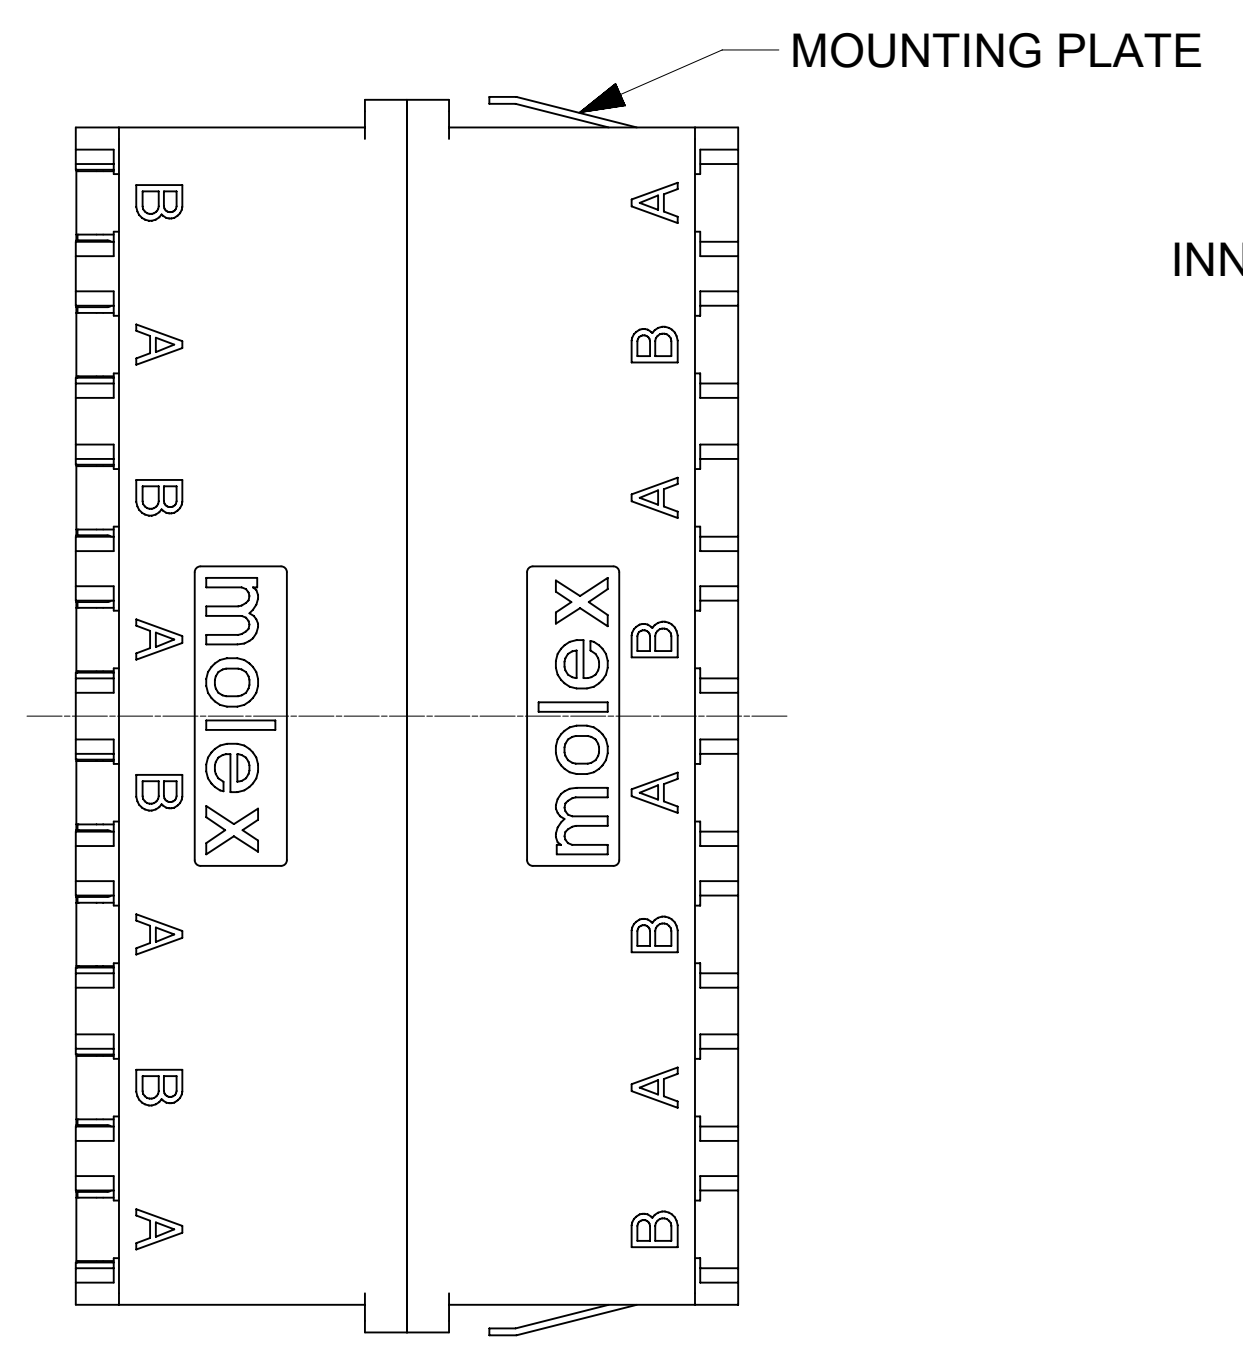

LC 8 PORT ADAPTER P/N	ADAPTER COLOR	SPLIT SLEEVE MATERIAL
106121-0460	GREEN	CERAMIC
106121-0470	BEIGE	
106121-0480	AQUA	

NOTES:  
 1. ALL DIMENSIONS ARE FOR REFERENCE.  
 2. DUST CAPS SHOWN IN ISO VIEWS ONLY.

THIS DRAWING CONTAINS INFORMATION THAT IS PROPRIETARY TO MOLEX ELECTRONIC TECHNOLOGIES, LLC AND SHOULD NOT BE USED WITHOUT WRITTEN PERMISSION															
DIMENSION UNITS <b>IN/MM</b>		SCALE <b>3:1</b>		CURRENT REV DESC:											
GENERAL TOLERANCES (UNLESS SPECIFIED)				EC NO: 652962				<b>molex</b>							
4 PLACES ±		±		DRWN: SKRISHNAMU01 2021/05/28											
3 PLACES ±		±		CHK'D: WCHEN 2021/08/24				LC 8 PORT ADAPTER SNAP MOUNT INNER SHUTTERS							
2 PLACES ±		±		APPR: WCHEN 2021/08/24				PRODUCT CUSTOMER DRAWING							
1 PLACE ±		±		INITIAL REVISION:				DOCUMENT NUMBER							
0 PLACES ±		±		DRWN: YBELENIY 2012/01/04				SD-106121-0450		DOC TYPE		DOC PART			
ANGULAR TOL ± °		°		APPR: WCHEN 2012/02/06				PSD		001		D			
DRAFT WHERE APPLICABLE MUST REMAIN WITHIN DIMENSIONS				THIRD ANGLE PROJECTION		DRAWING		SERIES		MATERIAL NUMBER		CUSTOMER		SHEET NUMBER	
				D-SIZE		106121		SEE TABLE		GENERAL MARKET		1 OF 1			