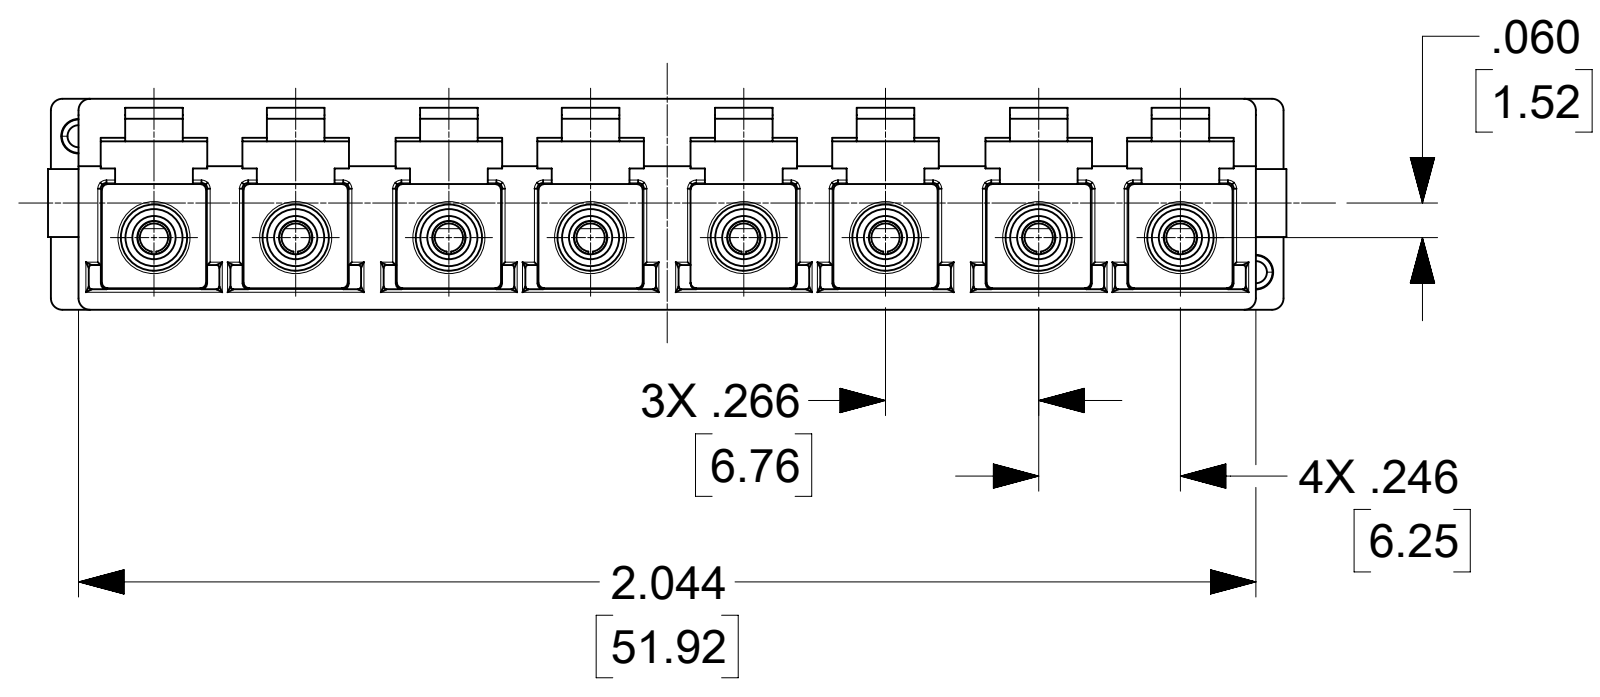

LC 8 PORT ADAPTER P/N	ADAPTER COLOR	SPLIT SLEEVE MATERIAL
106121-0460	GREEN	CERAMIC
106121-0470	BEIGE	
106121-0480	AQUA	

NOTES:  
 1. ALL DIMENSIONS ARE FOR REFERENCE.  
 2. DUST CAPS SHOWN IN ISO VIEWS ONLY.

THIS DRAWING CONTAINS INFORMATION THAT IS PROPRIETARY TO MOLEX ELECTRONIC TECHNOLOGIES, LLC AND SHOULD NOT BE USED WITHOUT WRITTEN PERMISSION															
DIMENSION UNITS <b>IN/MM</b>		SCALE <b>3:1</b>		CURRENT REV DESC:											
GENERAL TOLERANCES (UNLESS SPECIFIED)				EC NO: 652962				<b>molex</b>							
4 PLACES ±		±		DRWN: SKRISHNAMU01 2021/05/28											
3 PLACES ±		±		CHK'D: WCHEN 2021/08/24				LC 8 PORT ADAPTER SNAP MOUNT INNER SHUTTERS							
2 PLACES ±		±		APPR: WCHEN 2021/08/24				PRODUCT CUSTOMER DRAWING							
1 PLACE ±		±		INITIAL REVISION:				DOCUMENT NUMBER							
0 PLACES ±		±		DRWN: YBELENIY 2012/01/04				SD-106121-0450		DOC TYPE		DOC PART			
ANGULAR TOL ± °		°		APPR: WCHEN 2012/02/06				PSD		001		D			
DRAFT WHERE APPLICABLE MUST REMAIN WITHIN DIMENSIONS				THIRD ANGLE PROJECTION		DRAWING		SERIES		MATERIAL NUMBER		CUSTOMER		SHEET NUMBER	
				D-SIZE		106121		SEE TABLE		GENERAL MARKET		1 OF 1			