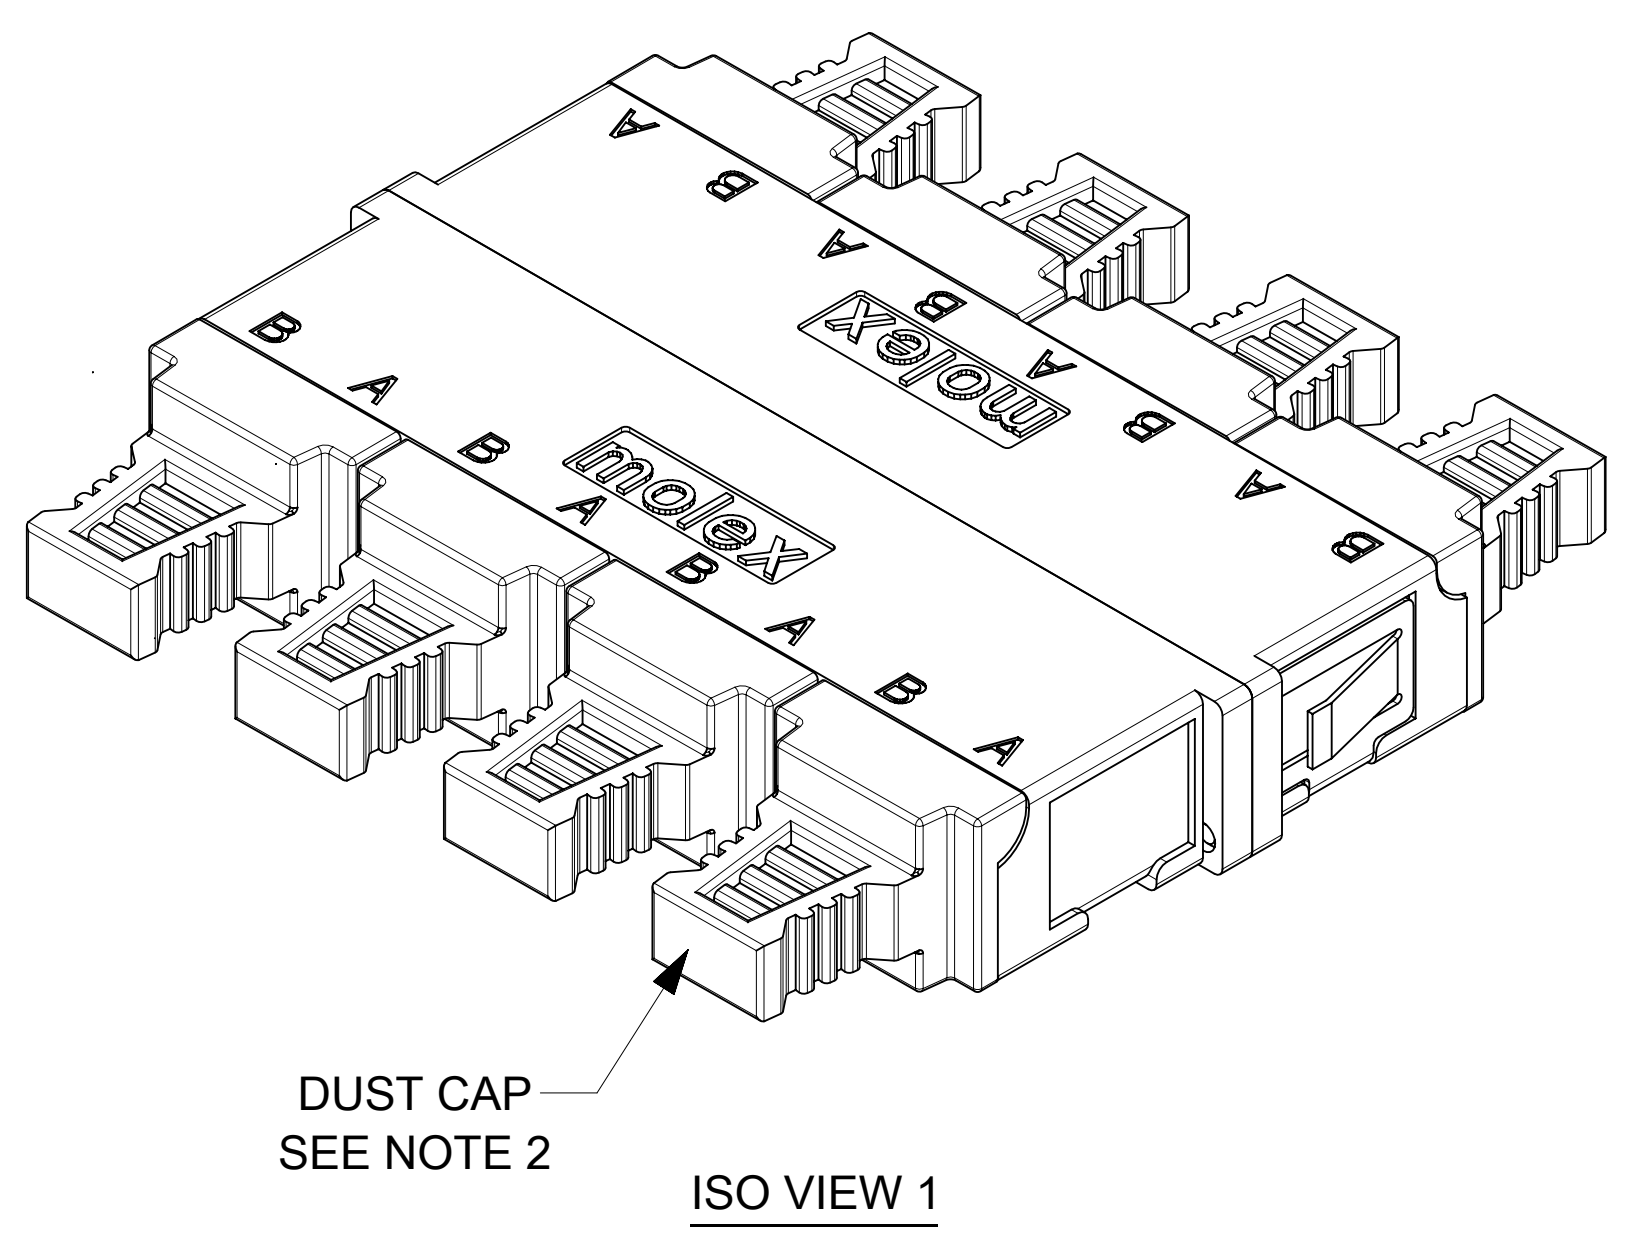

LC 8 PORT ADAPTER P/N	ADAPTER COLOR	SPLIT SLEEVE MATERIAL
106121-0460	GREEN	CERAMIC
106121-0470	BEIGE	
106121-0480	AQUA	

NOTES:  
 1. ALL DIMENSIONS ARE FOR REFERENCE.  
 2. DUST CAPS SHOWN IN ISO VIEWS ONLY.

THIS DRAWING CONTAINS INFORMATION THAT IS PROPRIETARY TO MOLEX ELECTRONIC TECHNOLOGIES, LLC AND SHOULD NOT BE USED WITHOUT WRITTEN PERMISSION															
DIMENSION UNITS <b>IN/MM</b>		SCALE <b>3:1</b>		CURRENT REV DESC:											
GENERAL TOLERANCES (UNLESS SPECIFIED)				EC NO: 652962				<b>molex</b>							
4 PLACES ±		±		DRWN: SKRISHNAMU01 2021/05/28											
3 PLACES ±		±		CHK'D: WCHEN 2021/08/24				LC 8 PORT ADAPTER SNAP MOUNT INNER SHUTTERS							
2 PLACES ±		±		APPR: WCHEN 2021/08/24				PRODUCT CUSTOMER DRAWING							
1 PLACE ±		±		INITIAL REVISION:				DOCUMENT NUMBER							
0 PLACES ±		±		DRWN: YBELENIY 2012/01/04				SD-106121-0450		DOC TYPE		DOC PART			
ANGULAR TOL ± °		°		APPR: WCHEN 2012/02/06				PSD		001		D			
DRAFT WHERE APPLICABLE MUST REMAIN WITHIN DIMENSIONS				THIRD ANGLE PROJECTION		DRAWING		SERIES		MATERIAL NUMBER		CUSTOMER		SHEET NUMBER	
				D-SIZE		106121		SEE TABLE		GENERAL MARKET		1 OF 1			