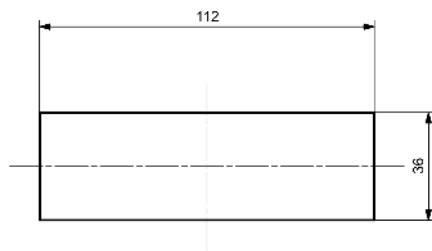

Data sheet

28814.6 KES-E 19/24 A GR

Media