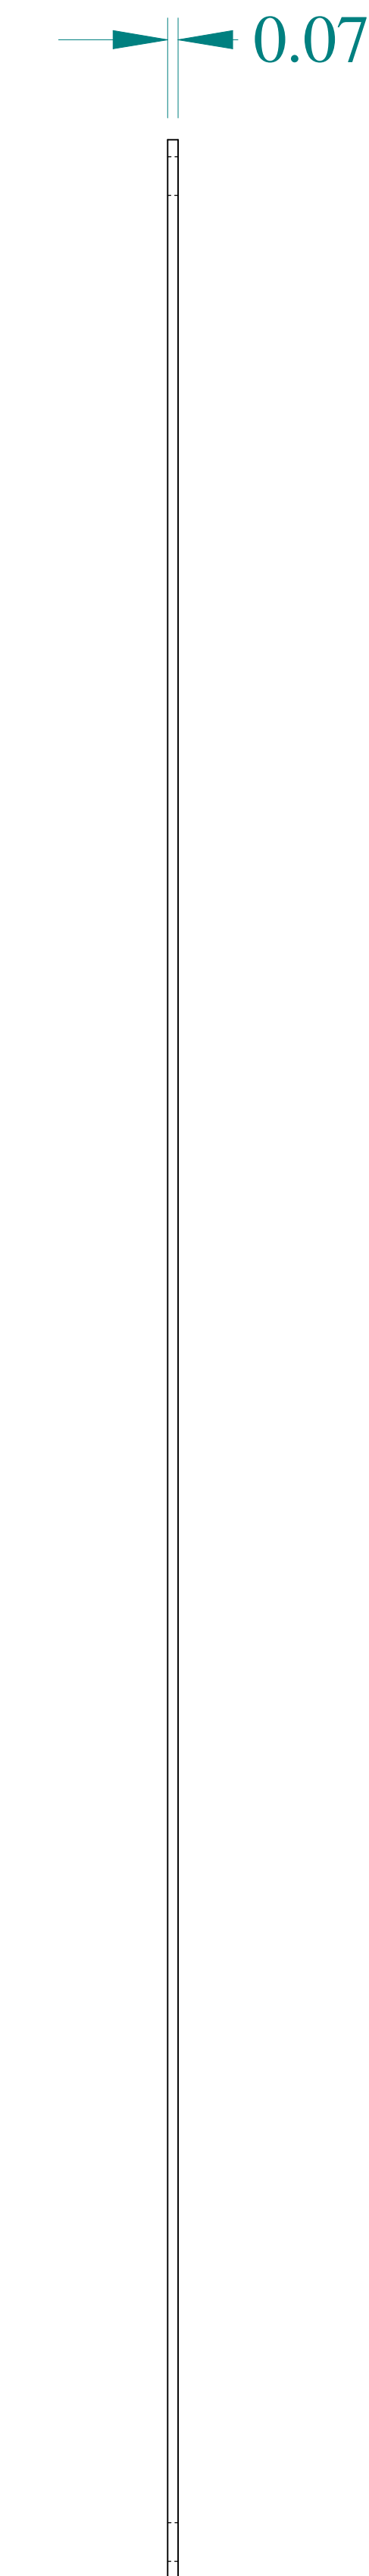

TOP VIEW

FRONT VIEW

SIDE VIEW

SIDE VIEW

ISOMETRIC VIEW

Data subject to change without notice.

Part # : 14G1715

Date : Jan. 31, 2020

Link: www.hamfmfg.com/14G1715