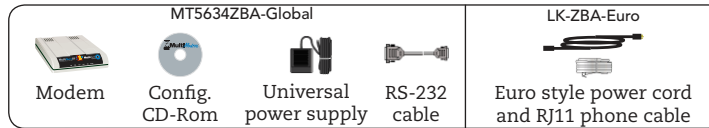

MultiModemZBA-Global Localization Information

The MT5634ZBA-Global modem is designed to work virtually anywhere in the world. This cross reference guide is designed to help you order the correct localization kit for the country the modem will be used in. (See country listing below).

There are three ways for which you can order and localize the MultiModemZBA:

ORDER

1. MT5634ZBA-Global-NAM

(Includes U.S. style power cord and RJ11 phone cable)

2. MT5634ZBA-Global-EURO

(Includes Euro style power cord and RJ11 phone cable)

3. MT5634ZBA-Global

+ Localization Kit
(ordered separately)

INCLUDES

(Sold Separately)

PACKAGED

* Shipping Suggestion:

With this option, the modem and the localization kit are individually packaged in two separate compact boxes. If you wish to combine them in a single box before you ship, a master box is available: LKBOX-ZBA (Each unit contains 50 master boxes. Each box holds (1) MT5634ZBA-Global modem and (1) localization kit.)