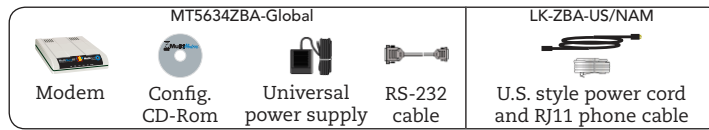

MultiModemZBA-Global Localization Information

The MT5634ZBA-Global modem is designed to work virtually anywhere in the world. This cross reference guide is designed to help you order the correct localization kit for the country the modem will be used in. (See country listing below).

There are three ways for which you can order and localize the MultiModemZBA:

ORDER

1. MT5634ZBA-Global-NAM

(Includes U.S. style power cord and RJ11 phone cable)

2. MT5634ZBA-Global-EURO

(Includes Euro style power cord and RJ11 phone cable)

3. MT5634ZBA-Global

+ Localization Kit
(ordered separately)

INCLUDES

(Sold Separately)

PACKAGED

* Shipping Suggestion:

With this option, the modem and the localization kit are individually packaged in two separate compact boxes. If you wish to combine them in a single box before you ship, a master box is available: LKBOX-ZBA (Each unit contains 50 master boxes. Each box holds (1) MT5634ZBA-Global modem and (1) localization kit.)