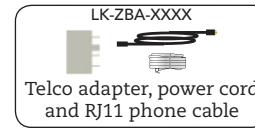

There are three ways for which you can order and localize the MultiModemZBA:

ORDER

1. MT5634ZBA-Global-NAM

(Includes U.S. style power cord and RJ11 phone cable)

2. MT5634ZBA-Global-EURO

(Includes Euro style power cord and RJ11 phone cable)

3. MT5634ZBA-Global

+ Localization Kit
(ordered separately)

INCLUDES

(Sold Separately)

PACKAGED

* Shipping Suggestion:

With this option, the modem and the localization kit are individually packaged in two separate compact boxes. If you wish to combine them in a single box before you ship, a master box is available: LKBOX-ZBA (Each unit contains 50 master boxes. Each box holds (1) MT5634ZBA-Global modem and (1) localization kit.)