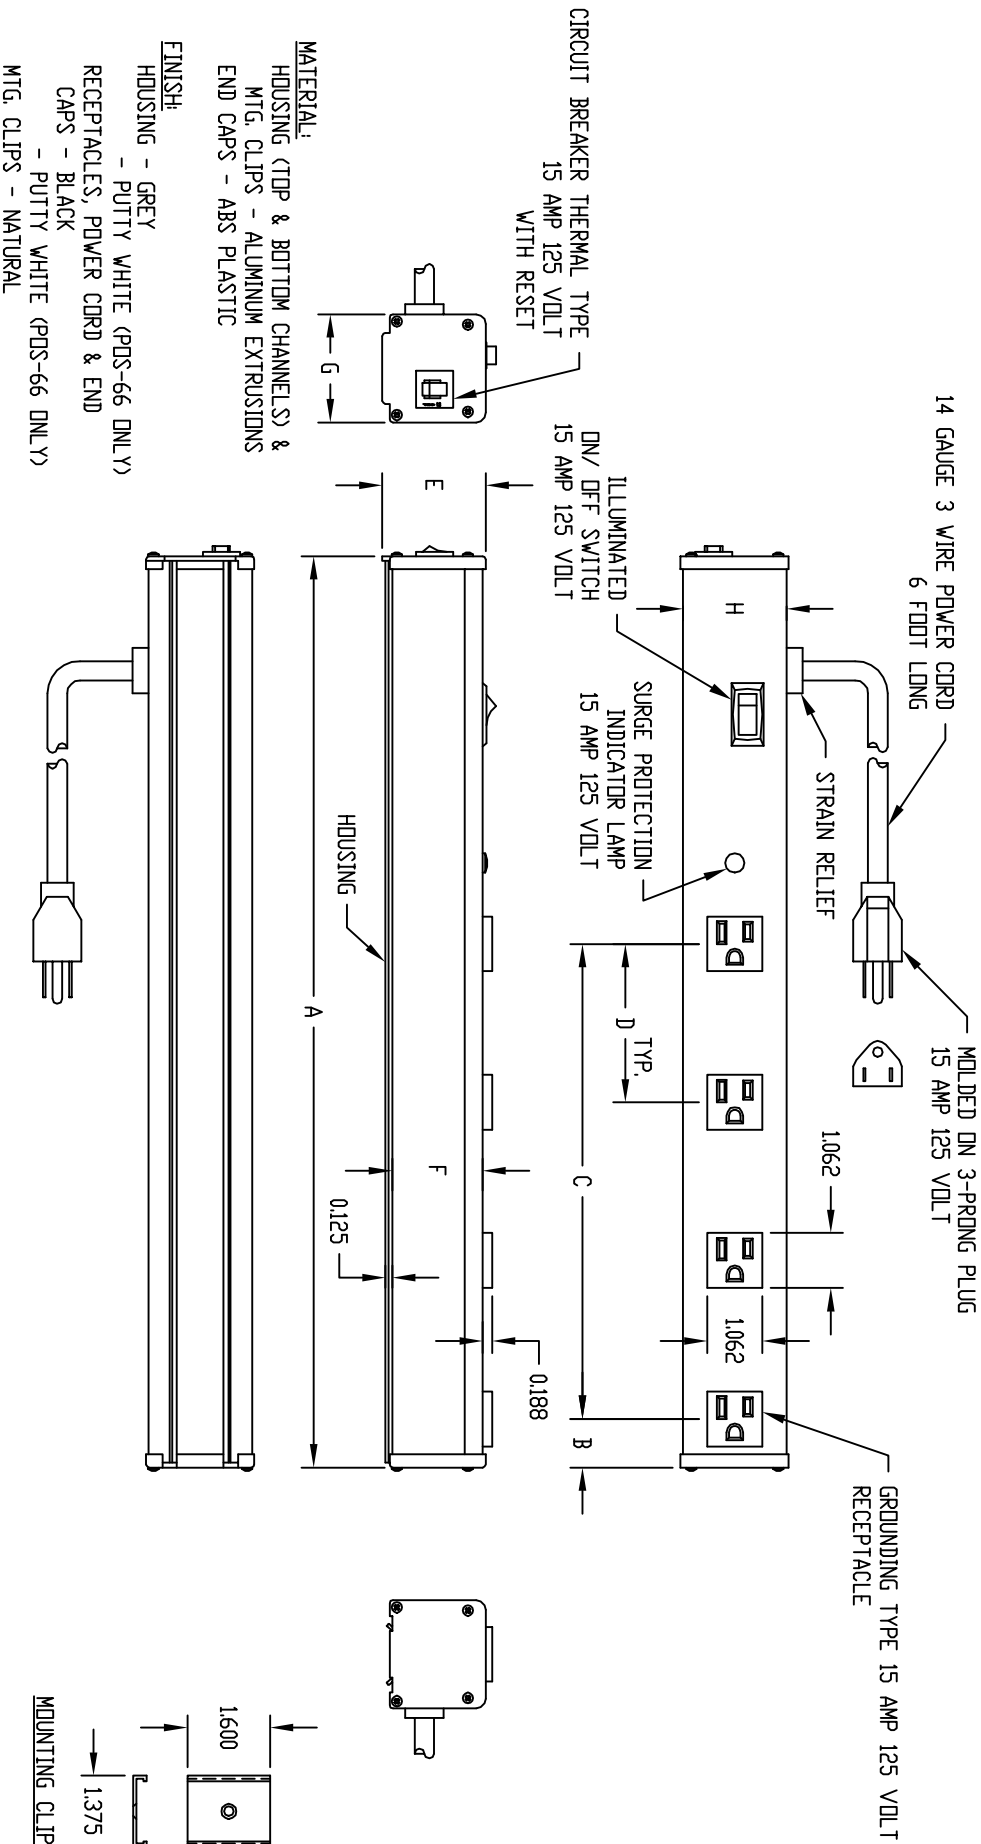

PART NAME

POWER OUTLET STRIP

PART No.

PDS-4-S TD PDS-66

MATERIAL:
 HOUSING (TOP & BOTTOM CHANNELS) &
 MTG. CLIPS - ALUMINUM EXTRUSIONS
 END CAPS - ABS PLASTIC

FINISH:
 HOUSING - GREY
 - PUTTY WHITE (PDS-66 ONLY)
 RECEPTACLES, POWER CORD & END
 CAPS - BLACK
 - PUTTY WHITE (PDS-66 ONLY)
 MTG. CLIPS - NATURAL

PART NO.	QTY. OF OUTLETS	SURGE SUPPRESSED	A	B	C	D	E	F	G	H	QTY. OF MTG. CLIPS
PDS-4-S	(4)	YES	17.625	0.938	(3) SPACES @ 3.062 = 9.188	3.062	2.000	1.750	2.093	2.000	(2)
PDS-6	(6)	ND	12.250	0.969	(5) SPACES @ 1.250 = 6.250	1.250	1.828	1.563	1.843	1.750	(2)
PDS-7-S	(7)	YES	48.125	4.625	(6) SPACES @ 6.000 = 36.000	6.000	2.000	1.750	2.093	2.000	(2)
PDS-9-S	(9)	YES	60.125	4.625	(8) SPACES @ 6.000 = 48.000	6.000	2.000	1.750	2.093	2.000	(3)
PDS-11-S	(11)	YES	72.125	4.625	(10) SPACES @ 6.000 = 60.000	6.000	2.000	1.750	2.093	2.000	(3)
PDS-66	(6)	YES	13.000	0.969	(5) SPACES @ 1.250 = 6.250	1.250	2.000	1.750	2.093	2.000	(2)