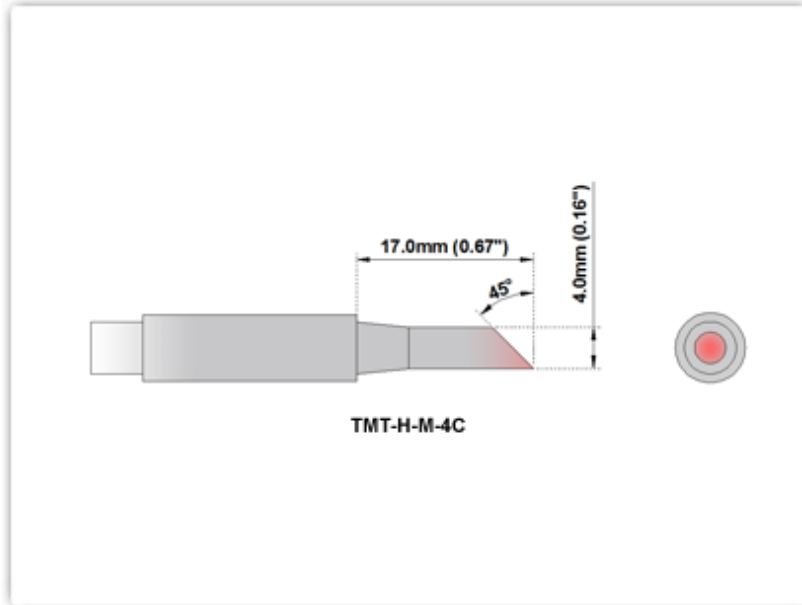

EBH513 Datasheet

Technical Specifications

EBH513

Bevel 45° 4.0mm (0.158")

Tip Style: Bevel 45°

Tip Width: 4.00mm (0.16")

Tip Length: 17.00mm (0.67")

RoHS Compliant¹ / Lead Free:

YES

Equivalent to:

900M-T-4C

For Use With:

Hakko 928 w/900M Handpiece
Hakko 937 w/907 Handpiece
Hakko 701 w/907 Handpiece
Hakko 702B w/907 Handpiece
Hakko 936 w/907 Handpiece
Hakko 933/934 w/933 Handpiece