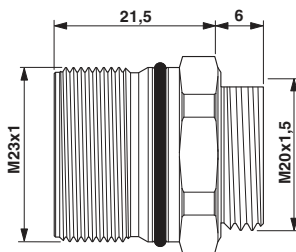

Key commercial data

Packing unit	1 pc
Weight per Piece (excluding packing)	3.4 GRM
Custom tariff number	85366990
Country of origin	Germany

Classifications

eCl@ss

eCl@ss 4.0	272607xx
eCl@ss 4.1	272607xx
eCl@ss 5.0	27260701
eCl@ss 5.1	27260701
eCl@ss 6.0	27260708

ETIM

ETIM 3.0	EC001121
ETIM 4.0	EC001121

Drawings

Dimensioned drawing

Dimensioned drawing

- RF-12P2S8A6100 - 1607819

Dimensioned drawing