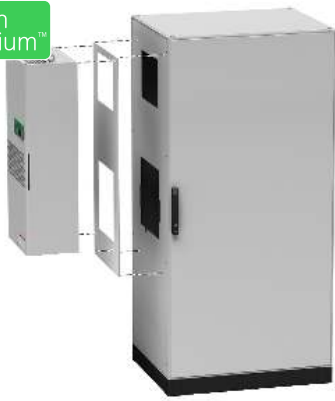

## retrofit panel for side cooling unit - 800 W - NSYCU.760W.1100W.1050W

NSYCURFT800T1K

! Discontinued on: 31 December 2021

! Discontinued

### Main

Range of product	ClimaSys
Product name	CU
Product or component type	Retrofit kit
Device application	Adapt old offer
Accessory / separate part type	Mounting panel
Device composition	1 adaptor fixing elements
Product destination	To adapt new side-mounting cooling unit 820 W on the old 760 W mounting position To adapt new side-mounting cooling unit 1000 W on the old 1100 W mounting position To adapt new side-mounting cooling unit 1000 W on the old 1050 W mounting position

### Complementary

Mounting location	Side of enclosure
Material	Metal
Colour	Grey (RAL 7035)
Height	935 mm
Width	400 mm
Depth	1.5 mm