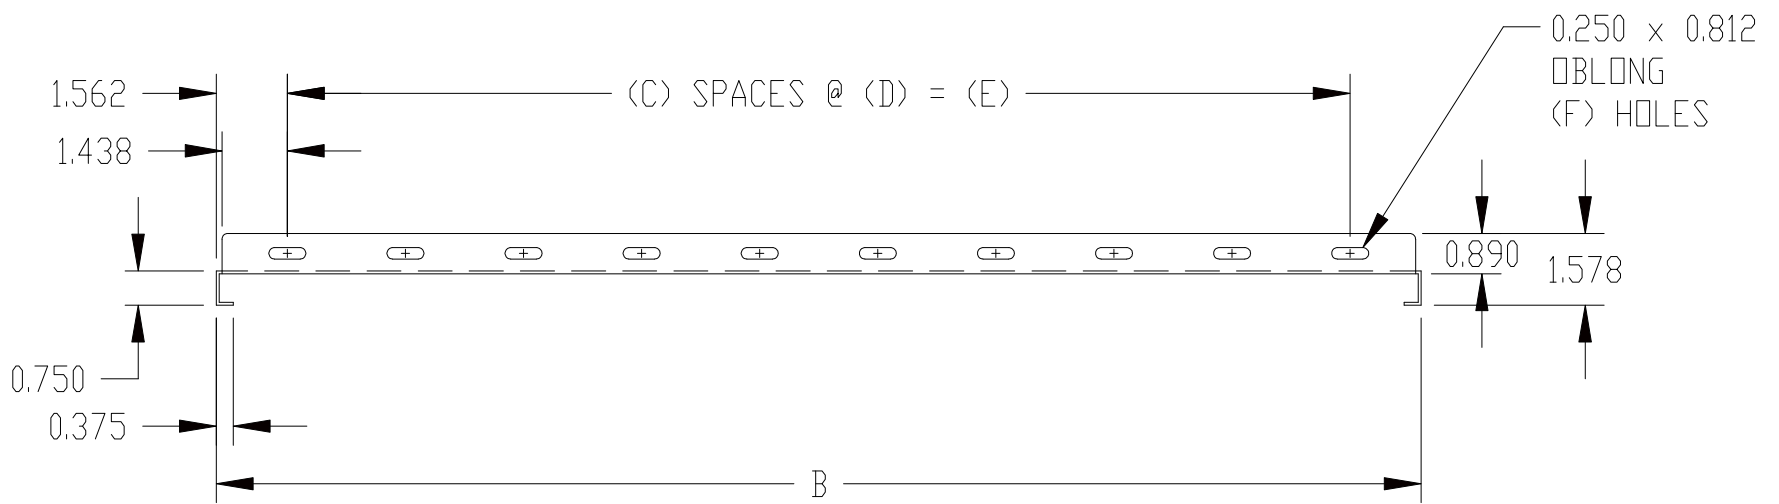

PART  
NAME

STATIONARY SHELF (NON-VENTILATED)

PART  
No.

SH-2379 TO SH-2482

MATERIAL: 16 GA. STEEL

FINISH:  
SMOOTH BLACK

LOAD RATING: 200 LBS. MAX.

PART NO.	A	B	C	D	E	F
SH-2379	17.906	14.250	4	2.781	11.125	10
SH-2382	17.906	26.500	9	2.597	23.375	20
SH-2479	22.906	14.250	4	2.781	11.125	10
SH-2480		17.750	6	2.438	14.625	14
SH-2481		21.250	7	2.589	18.125	16
SH-2482	22.906	26.500	9	2.597	23.375	20