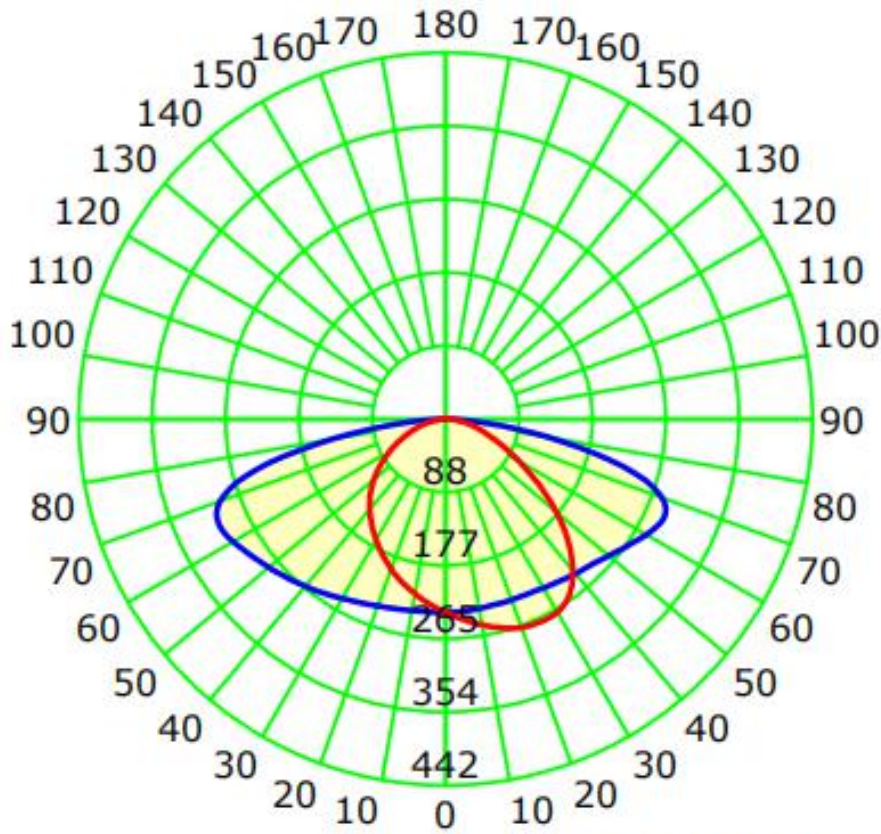

Due to continuous product improvement, information in this document is subject to change.

LED Area Light

ZOHO 3rd Gen Series

200W Distribution Diagram

Luminaire Property

Luminaire Manufacturer:
Voltage: 119.1 V
Power: 201.46 W

Current: 1.696 A
Power Factor: 0.997

Photometric Results

IES Classification: Type III
Total Rated Lamp Lumens: 28075.0 lm
Efficiency: 100%
Upward Ratio: 1%
Central Intensity: 233.62 cd/klm
Pos of Max. Intensity: H170 V70

Longitudinal Classification: Medium
Measurement Flux: 28075 lm
Downward Ratio: 99%
Luminaire Efficacy Rating (LER): 139.41
Max. Intensity: 354.05 cd/klm

Luminous Intensity Distribution Curve

Average Diffuse Angle(50%): 128.0°