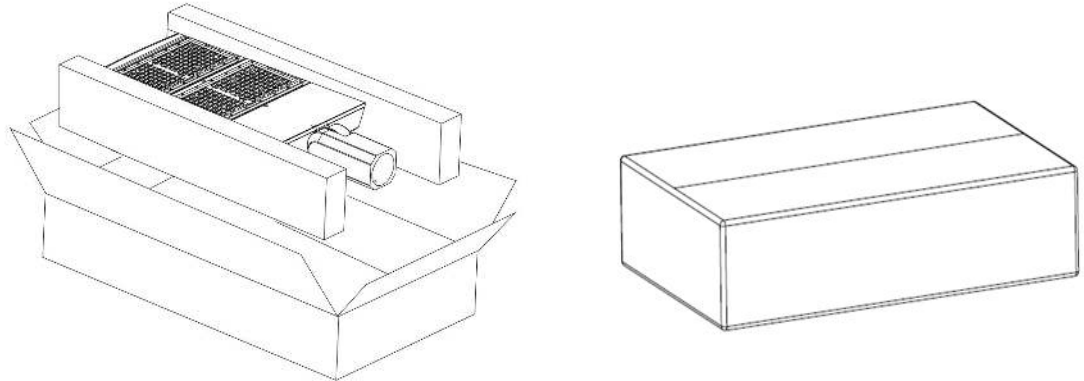

LED Area Light

ZOHO 3rd Gen Series

Packaging

Tolerance of Carton Size: ± 0.590551 in, Tolerance of Weight: $\pm 10\%$.

Model	Pcs/Box	Dimensions	Weight	Pallet Quantity	Pallet Weight	Pallet Dimensions
200W	1	28" X 16" X 7"	21 Lb			
Yoke Mount	1	10" X 5" X 5"	4 Lb			
Universal Mount	1	10" X 5" X 5"	6 Lb			

User Notice

- Please turn off the power before installing or changing assembly parts.
- The input voltage and lamps should be matching. Before connecting the power line, please make sure the wiring section is insulated.
- Only professionals should install and disassemble the lamps.