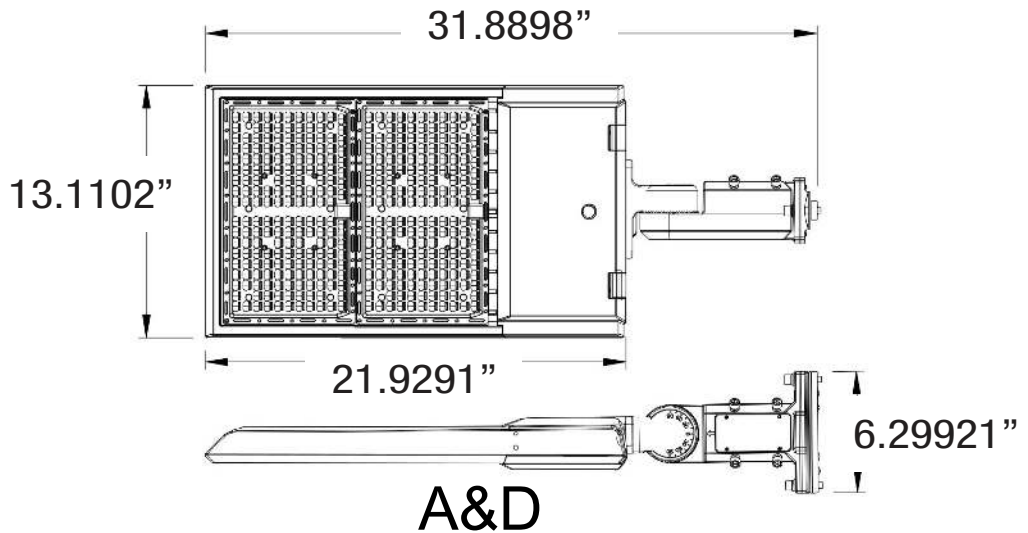

— C0-C180 — C90-C270

LED Area Light

ZOHO 3rd Gen Series

Dimensions

Optional Yoke Mount Bracket Available

For easier installation, the Universal Bracket combines a Slipfitter & Straight-Arm All-In-1!

Mounts to Round or Square Poles and Flat Surfaces too!

	Yoke	Universal
Mounting Brackets	YM 	A&D 
Dimension	27.126" X 13.1102" X 2.75591"	31.8898" X 13.1102" X 6.29921"

(866) 786-1117 • www.BeyondLEDTechnology.com

Due to continuous product improvement, information in this document is subject to change.