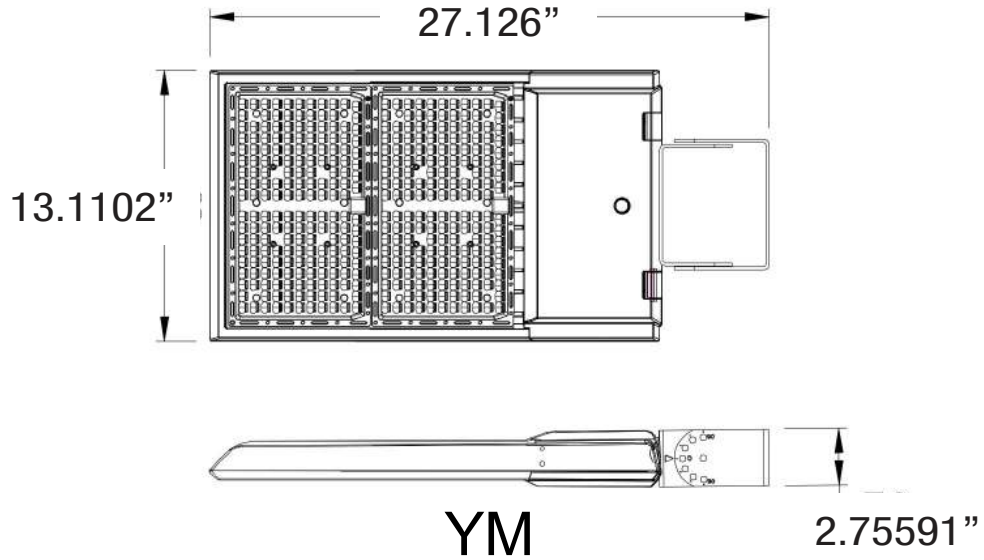

Longitudinal Classification: Medium
Measurement Flux: 28075 lm
Downward Ratio: 99%
Luminaire Efficacy Rating (LER): 139.41
Max. Intensity: 354.05 cd/klm

Luminous Intensity Distribution Curve

Average Diffuse Angle(50%): 128.0°

— C0-C180 — C90-C270

LED Area Light

ZOHO 3rd Gen Series

Dimensions

Optional Yoke Mount Bracket Available

For easier installation, the Universal Bracket combines a Slipfitter & Straight-Arm All-In-1!

Mounts to Round or Square Poles and Flat Surfaces too!

	Yoke	Universal
Mounting Brackets	YM 	A&D 
Dimension	27.126" X 13.1102" X 2.75591"	31.8898" X 13.1102" X 6.29921"

(866) 786-1117 • www.BeyondLEDTechnology.com

Due to continuous product improvement, information in this document is subject to change.