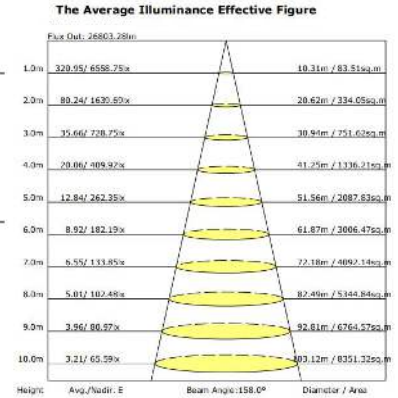

Due to continuous product improvement, information in this document is subject to change.

LED Area Light

ZOHO 3rd Gen Series

200W Distribution Diagram

Luminaire Property

Luminaire Manufacturer:
Voltage: 119.1 V
Power: 201.46 W

Longitudinal Classification: Medium
Measurement Flux: 28075 lm
Downward Ratio: 99%
Luminaire Efficacy Rating (LER): 139.41
Max. Intensity: 354.05 cd/klm

Luminous Intensity Distribution Curve

Average Diffuse Angle(50%): 128.0°