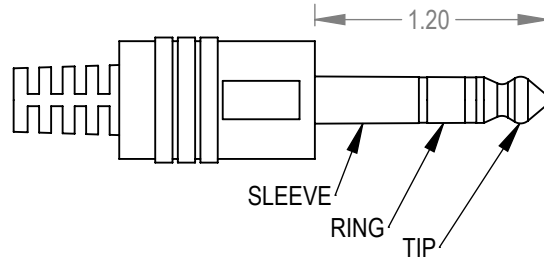

WIRING TABLE		
PHONE PLUG CONDUCTOR		RECEPTACLE
TIP	BLACK	TIP
RING	WHITE	RING
SLEEVE	GREEN	SLEEVE

NOTE FOR CABLE:
 NUMBER OF CONDUCTORS: 3
 CONDUCTOR AWG: 24 AWG
 WORKING VOLTAGE: 300V
 TEMPERATURE RANGE: -20° THRU 80°C
 SHIELDING: PAPER
 JACKET: PVC
 INSULATION: PVC
 STYLE: UL 2464
 CABLE OD: 5.1 ± 2.5MM
 COLOR: GREY

NOTE FOR PLUGS:
 MATERIAL: PVC
 COLOR: GREY

PACKAGE: INDIVIDUAL PE BAG

ROHS COMPLAINT

ALL DIMENSIONS ARE IN INCHES TOLERANCES UNLESS SPECIFIED X.X ± .020 X.XX ± .010 X.XXX ± .005 > ± 1"	DRAWN BY BMN	THIS DOCUMENT IS CONFIDENTIAL AND IS THE SOLE PROPERTY OF CREST ELECTRONICS, INC. ANY REPRODUCTION IN PART OR WHOLE WITHOUT WRITTEN PERMISSION IS PROHIBITED		
	DATE 12/03/20			
	APPROVED BY BMN			
	DATE 12/03/20	DESCRIPTION CABLE, JUMPER, 1/4-3C TO 1/4-3C RECP	SIZE A	DWG. NO. 3031QS-XX-ND
	SCALE: NTS	SHEET 1 OF 1		