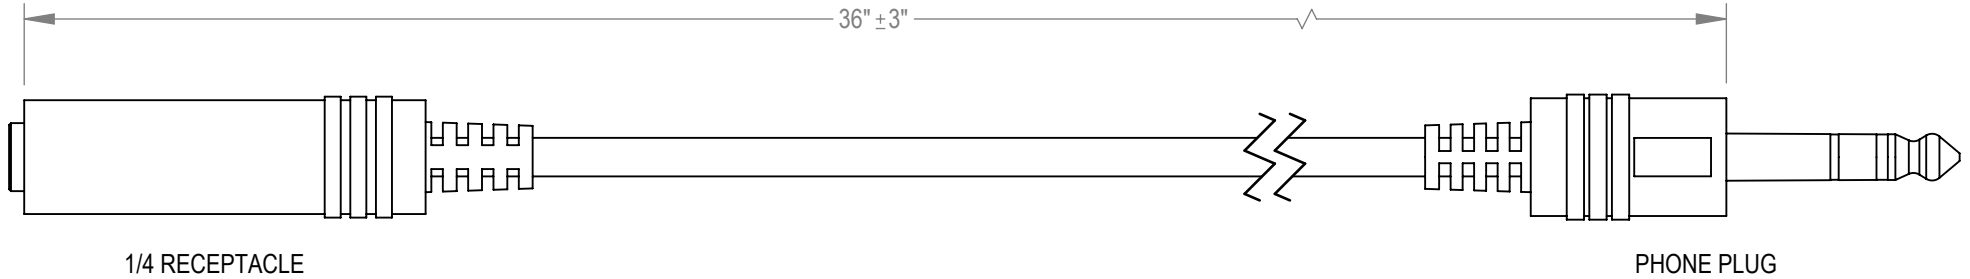

WIRING TABLE		
PHONE PLUG CONDUCTOR		RECEPTACLE
TIP	BLACK	TIP
RING	WHITE	RING
SLEEVE	GREEN	SLEEVE

NOTE FOR CABLE:
 NUMBER OF CONDUCTORS: 3
 CONDUCTOR AWG: 24 AWG
 WORKING VOLTAGE: 300V
 TEMPERATURE RANGE: -20° THRU 80°C
 SHIELDING: PAPER
 JACKET: PVC
 INSULATION: PVC
 STYLE: UL 2464
 CABLE OD: 5.1 ± 2.5MM
 COLOR: GREY

NOTE FOR PLUGS:
 MATERIAL: PVC
 COLOR: GREY

PACKAGE: INDIVIDUAL PE BAG

ROHS COMPLAINT

ALL DIMENSIONS ARE IN INCHES TOLERANCES UNLESS SPECIFIED X.X ± .020 X.XX ± .010 X.XXX ± .005 > ± 1"	DRAWN BY BMN	THIS DOCUMENT IS CONFIDENTIAL AND IS THE SOLE PROPERTY OF CREST ELECTRONICS, INC. ANY REPRODUCTION IN PART OR WHOLE WITHOUT WRITTEN PERMISSION IS PROHIBITED		
	DATE 12/03/20			
	APPROVED BY BMN			
	DATE 12/03/20	DESCRIPTION CABLE, JUMPER, 1/4-3C TO 1/4-3C RECP	SIZE A	DWG. NO. 3031QS-XX-ND
	SCALE: NTS	SHEET 1 OF 1		