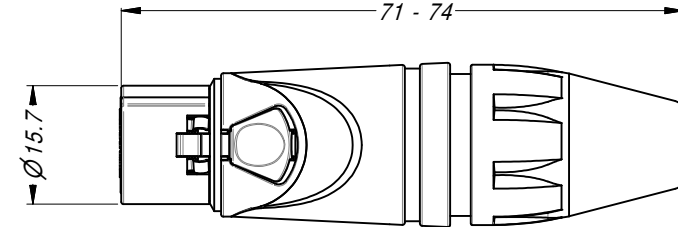

PART NUMBER BREAKDOWN

AX3FB1-AU BULK

<p>SERIES PREFIX AX3F = 3 SOCKET FEMALE AX4F = 4 SOCKET FEMALE AX5F = 5 SOCKET FEMALE</p>
<p>SHELL FINISH BLANK = NICKEL PLATED B = BLACK</p>
<p>SLEEVE COLOR BLANK = BLACK 1 = BROWN 2 = RED 3 = ORANGE 4 = YELLOW 5 = GREEN 6 = BLUE 7 = VIOLET 8 = GREY 9 = WHITE C = CLEAR</p>
<p>CONTACT PLATING BLANK = STANDARD AU = GOLD PLATE</p>
<p>PACKAGING BLANK = INDIVIDUAL BAGS BULK = BULK PACKED</p>

EXPLODED VIEW

3D VIEW

UNLESS OTHERWISE SPECIFIED TOLERANCE TO BE		THIS DOCUMENT IS THE PROPERTY OF AMPHENOL AUSTRALIA PTY. LTD. NO PART THEREOF MAY BE REPRODUCED AND USED WITHOUT THE PRIOR WRITTEN CONSENT OF THE OWNER				Amphenol Amphenol Australia Pty.Ltd, 2 Fiveways Blvd, Keysborough, VIC 3173	
LINEAR	ANGULAR	MATERIAL: SEE COMPONENTS		DRN: T.N	DATE: 25/06/08	TITLE: XLR FEMALE PLUG AX SERIES CUSTOMER DRAWING	
X ± 0.5	X° ± 1	DO NOT SCALE		CKD: P.M	DATE: 22/12/08	PART No: SEE P/ No BREAKDOWN	
X.X ± 0.1	X.X° ± 30°	FINISH:		APP'D: P.M	DATE: 22/12/08	DRAWING NO. SHEET	
X.XX ± 0.05	X.XX° ± 15°	DIMENSIONS IN MILLIMETRES		SCALE: 1:1	SIZE: A4	55010535-000-2 2/2	
BREAK ALL SHARP EDGES AND REMOVE ALL BURRS		THIRD ANGLE PROJECTION		CAD FILE: 5501535000210			