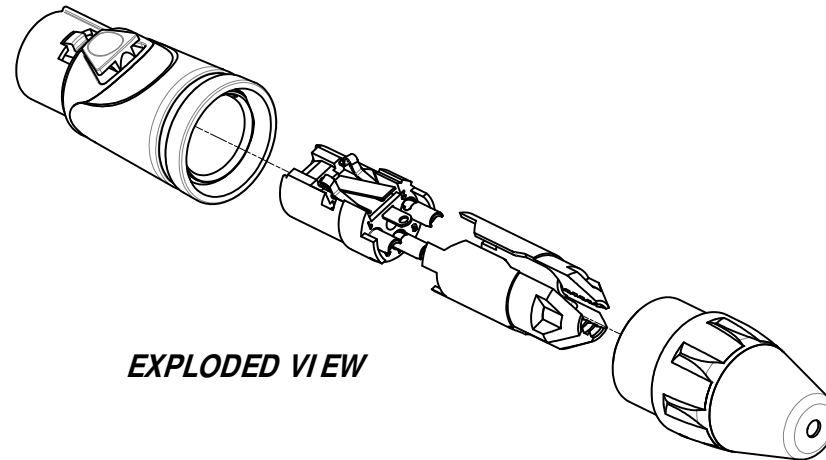

PART NUMBER BREAKDOWN

AX3FB1-AU BULK

<p>SERIES PREFIX AX3F = 3 SOCKET FEMALE AX4F = 4 SOCKET FEMALE AX5F = 5 SOCKET FEMALE</p>
<p>SHELL FINISH BLANK = NICKEL PLATED B = BLACK</p>
<p>SLEEVE COLOR BLANK = BLACK 1 = BROWN 2 = RED 3 = ORANGE 4 = YELLOW 5 = GREEN 6 = BLUE 7 = VIOLET 8 = GREY 9 = WHITE C = CLEAR</p>
<p>CONTACT PLATING BLANK = STANDARD AU = GOLD PLATE</p>
<p>PACKAGING BLANK = INDIVIDUAL BAGS BULK = BULK PACKED</p>

EXPLODED VIEW

3D VIEW

UNLESS OTHERWISE SPECIFIED TOLERANCE TO BE		THIS DOCUMENT IS THE PROPERTY OF AMPHENOL AUSTRALIA PTY. LTD. NO PART THEREOF MAY BE REPRODUCED AND USED WITHOUT THE PRIOR WRITTEN CONSENT OF THE OWNER				Amphenol Amphenol Australia Pty.Ltd, 2 Fiveways Blvd, Keysborough, VIC 3173	
LINEAR	ANGULAR	MATERIAL: SEE COMPONENTS		DRN: T.N	DATE: 25/06/08	TITLE: XLR FEMALE PLUG AX SERIES CUSTOMER DRAWING	
X ± 0.5	X° ± 1	DO NOT SCALE		CKD: P.M	DATE: 22/12/08	PART No: SEE P/ No BREAKDOWN	
X.X ± 0.1	X.X° ± 30°	FINISH:		APP'D: P.M	DATE: 22/12/08	DRAWING NO. SHEET	
X.XX ± 0.05	X.XX° ± 15°	DIMENSIONS IN MILLIMETRES		SCALE: 1:1	SIZE: A4	55010535-000-2 2/2	
BREAK ALL SHARP EDGES AND REMOVE ALL BURRS		THIRD ANGLE PROJECTION		CAD FILE: 5501535000210			