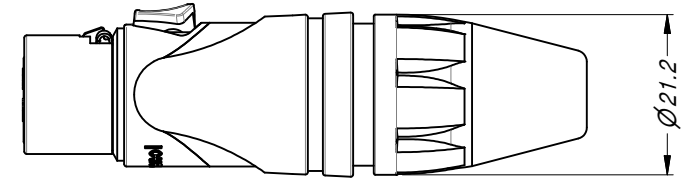

PART NUMBER BREAKDOWN

AX3FB1-AU BULK

<p>SERIES PREFIX AX3F = 3 SOCKET FEMALE AX4F = 4 SOCKET FEMALE AX5F = 5 SOCKET FEMALE</p>
<p>SHELL FINISH BLANK = NICKEL PLATED B = BLACK</p>
<p>SLEEVE COLOR BLANK = BLACK 1 = BROWN 2 = RED 3 = ORANGE 4 = YELLOW 5 = GREEN 6 = BLUE 7 = VIOLET 8 = GREY 9 = WHITE C = CLEAR</p>
<p>CONTACT PLATING BLANK = STANDARD AU = GOLD PLATE</p>
<p>PACKAGING BLANK = INDIVIDUAL BAGS BULK = BULK PACKED</p>

EXPLODED VIEW

3D VIEW

UNLESS OTHERWISE SPECIFIED TOLERANCE TO BE		THIS DOCUMENT IS THE PROPERTY OF AMPHENOL AUSTRALIA PTY. LTD. NO PART THEREOF MAY BE REPRODUCED AND USED WITHOUT THE PRIOR WRITTEN CONSENT OF THE OWNER				Amphenol Amphenol Australia Pty.Ltd, 2 Fiveways Blvd, Keysborough, VIC 3173	
LINEAR	ANGULAR	MATERIAL: SEE COMPONENTS		DRN: T.N	DATE: 25/06/08	TITLE: XLR FEMALE PLUG AX SERIES CUSTOMER DRAWING	
X ± 0.5	X° ± 1	DO NOT SCALE		CKD: P.M	DATE: 22/12/08	PART No: SEE P/ No BREAKDOWN	
X.X ± 0.1	X.X° ± 30°	FINISH:		APP'D: P.M	DATE: 22/12/08	DRAWING NO. SHEET	
X.XX ± 0.05	X.XX° ± 15°	DIMENSIONS IN MILLIMETRES		SCALE: 1:1	SIZE: A4	55010535-000-2 2/2	
BREAK ALL SHARP EDGES AND REMOVE ALL BURRS		THIRD ANGLE PROJECTION		CAD FILE: 5501535000210			