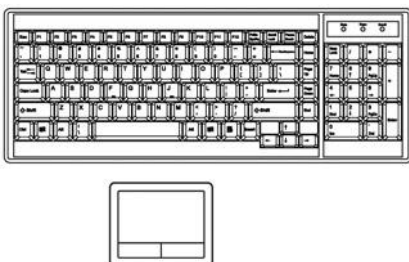

Standard Keyboard

Ge G keyboard integrated with touchpad

Optional layouts

EMEA	United Kingdom	Germany	France	Spain	Norway
	Italy	Russia	Switzerland	Netherlands	Portugal
Asia					
	China	Japan	Korea	Arabia	Turkey

Ordering Part Number

Model	Plug Type
96KVM-H17V8U-EU	European Plug
96KVM-H17V8U-IN	Indian Plug
96KVM-H17V8U-US	US Plug
96KVM-H17V8U-UK	UK Plug