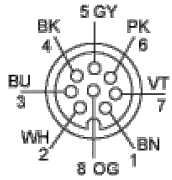

Packing Units

Unit Type of Package 1	PCE
Package 1 Height	1.57 in (4 cm)
Package 1 width	7.40 in (18.8 cm)
Package 1 Length	7.24 in (18.4 cm)
Unit Type of Package 2	S02

Number of Units in Package 2	10
Package 2 Weight	6.95 lb(US) (3.151 kg)
Package 2 Height	5.91 in (15 cm)
Package 2 width	11.81 in (30 cm)
Package 2 Length	15.75 in (40 cm)

Contractual warranty

Warranty	18 months
----------	-----------

Connections and Schemes

Connectors

GY : Grey
PK : Pink
VT : Violet
BN : Brown
OG : Orange
WH : White
BU : Blue
BK : Black