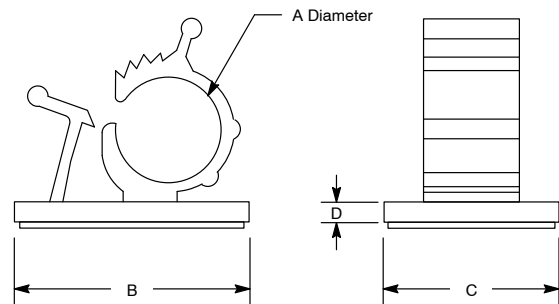

Cable Clamps, Adjustable

Features

- Black Nylon 6/6 backed with Adhesive Tape
- Easy to Install, Open, and Close for Unlimited Usage
- One Size can Accommodate Various Cables

CC-02

Cable Clamps, Adjustable

NTE Type No.	Clamping Range, A		B	C	D	Qty. per Bag	Diag No.
	Min	Max					
04-ACC10	.311 / 7.9	.390 / 9.9	1.000 / 25.4	.750 / 19.05	.078 / 1.98	10	CC-02
04-ACC20	.390 / 9.9	.485 / 12.32	1.281 / 32.54	.750 / 19.05	.078 / 1.98	10	CC-02
04-ACC30	.445 / 11.3	.560 / 14.22	1.455 / 36.7	.750 / 19.05	.078 / 1.98	10	CC-02
04-ACC40	.620 / 15.75	.765 / 19.43	1.660 / 42.16	1.000 / 25.4	.109 / 2.78	10	CC-02
04-ACC50	.755 / 19.18	.935 / 23.75	1.750 / 44.45	1.000 / 25.4	.109 / 2.78	10	CC-02

Cable Clamps, Ladder Style, Adjustable

Features

- Nylon 6/6 backed with Adhesive Tape for Surface Mounting
- Includes Mounting Hole for #6 Screw
- Easy to Install, Open, and Close for Unlimited Usage
- One Size can Accommodate Various Cables

CC-03

Cable Clamps, Ladder Style, Adjustable

	NTE Type No.	Color	A	B	C	H	Max Bundle Dia.	Qty. per Bag	Diag No.
	04-LACC19	Natural	.984 / 25.0	.709 / 18.0	.311 / 7.9	2.756/70.0	.669 / 17.0	10	CC-03
NEW	04-LACC19-0	Black	.984 / 25.0	.709 / 18.0	.311 / 7.9	2.756/70.0	.669 / 17.0	10	CC-03
	04-LACC29	Natural	1.200 / 30.5	.827 / 21.0	.472 / 12.0	3.543/90.0	.866 / 22.0	10	CC-03
NEW	04-LACC29-0	Black	1.200 / 30.5	.827 / 21.0	.472 / 12.0	3.543/90.0	.866 / 22.0	10	CC-03
	04-LACC39	Natural	1.200 / 30.5	.827 / 21.0	.472 / 12.0	4.252/108.0	1.024 / 26.0	10	CC-03
NEW	04-LACC39-0	Black	1.200 / 30.5	.827 / 21.0	.472 / 12.0	4.252/108.0	1.024 / 26.0	10	CC-03