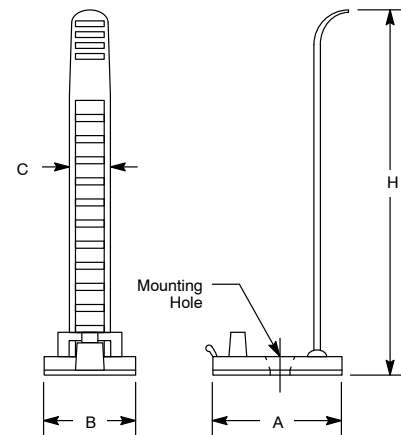

Cable Clamps, Adjustable

Features

- Black Nylon 6/6 backed with Adhesive Tape
- Easy to Install, Open, and Close for Unlimited Usage
- One Size can Accommodate Various Cables

CC-02

Cable Clamps, Adjustable

NTE Type No.	Clamping Range, A		B	C	D	Qty. per Bag	Diag No.
	Min	Max					
04-ACC10	.311 / 7.9	.390 / 9.9	1.000 / 25.4	.750 / 19.05	.078 / 1.98	10	CC-02
04-ACC20	.390 / 9.9	.485 / 12.32	1.281 / 32.54	.750 / 19.05	.078 / 1.98	10	CC-02
04-ACC30	.445 / 11.3	.560 / 14.22	1.455 / 36.7	.750 / 19.05	.078 / 1.98	10	CC-02
04-ACC40	.620 / 15.75	.765 / 19.43	1.660 / 42.16	1.000 / 25.4	.109 / 2.78	10	CC-02
04-ACC50	.755 / 19.18	.935 / 23.75	1.750 / 44.45	1.000 / 25.4	.109 / 2.78	10	CC-02

Cable Clamps, Ladder Style, Adjustable

Features

- Nylon 6/6 backed with Adhesive Tape for Surface Mounting
- Includes Mounting Hole for #6 Screw
- Easy to Install, Open, and Close for Unlimited Usage
- One Size can Accommodate Various Cables

CC-03

Cable Clamps, Ladder Style, Adjustable

	NTE Type No.	Color	A	B	C	H	Max Bundle Dia.	Qty. per Bag	Diag No.
	04-LACC19	Natural	.984 / 25.0	.709 / 18.0	.311 / 7.9	2.756/70.0	.669 / 17.0	10	CC-03
NEW	04-LACC19-0	Black	.984 / 25.0	.709 / 18.0	.311 / 7.9	2.756/70.0	.669 / 17.0	10	CC-03
	04-LACC29	Natural	1.200 / 30.5	.827 / 21.0	.472 / 12.0	3.543/90.0	.866 / 22.0	10	CC-03
NEW	04-LACC29-0	Black	1.200 / 30.5	.827 / 21.0	.472 / 12.0	3.543/90.0	.866 / 22.0	10	CC-03
	04-LACC39	Natural	1.200 / 30.5	.827 / 21.0	.472 / 12.0	4.252/108.0	1.024 / 26.0	10	CC-03
NEW	04-LACC39-0	Black	1.200 / 30.5	.827 / 21.0	.472 / 12.0	4.252/108.0	1.024 / 26.0	10	CC-03