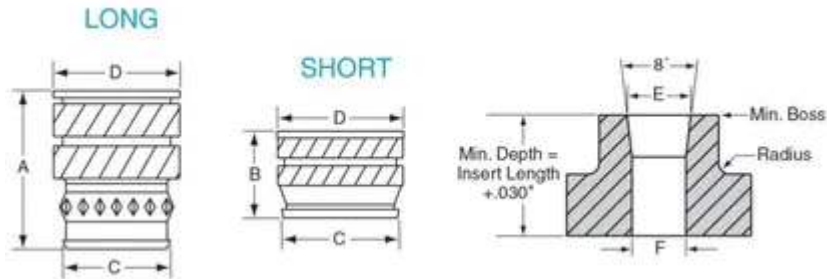

# 3124X562H

A	0.562 in
Boss Size	0.896 in
Brand	RAF
C	0.406 in
D	0.469 in
F	0.401 in
Finish	None
Length E	0.448 in
Material	Brass
Series	H
Thread Size	5/16-24

## PRODUCT OPTIONS

<b>Finish</b>
None
Black Oxide (25)
Bright Dip (13)
Bright Tin over Copper Flash (14)
Cad Plate - Clear Chromate (2)
Cad Plate - Clear Chromate - Commercial

(1)
Cad Plate - Yellow Chromate (3)
Chrome - Bright (10)
Chrome - Satin (11)
Chrome over Nickel (4)
Electro Tin (16)
Electro Tin - Nickel Undercoat (44)
Electro Tin - Solder 60/40 (27)
Hot Tin Dip (15)
Nickel (5)
Nickel - Ductile (37)
Zinc - Black (42)
Zinc - Blue (43)
Zinc - Clear Chromate (12)
Zinc - Yellow Chromate (28)