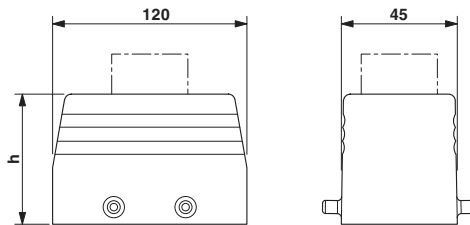

Housing - HC-B 24-TFQ-76/O1STM25G - 1645095

Drawings

Dimensioned drawing

Dimensional drawing