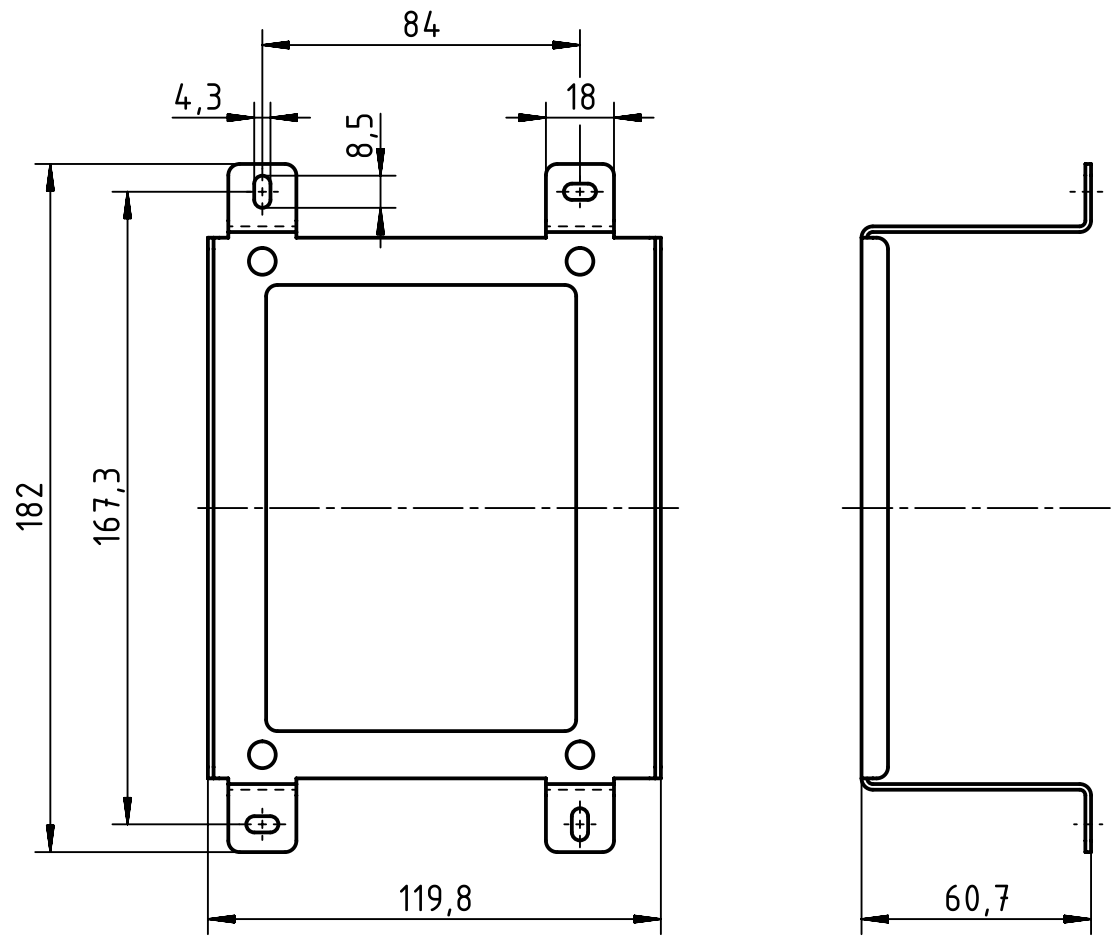

1 2 3 4 5 6

views excluding screws

	All Dimensions in mm Original Size DIN A4		Scale 1:2	Free size tol.		Ref.	
	All rights reserved Department EL PD - DE		Created by STICKFORTH	Inspected by WULF	Standardisation TIEMANNA	Date 2015-03-09	State Final Release
HARTING Electric GmbH & Co. KG D-32339 Espelkamp		Title Ha-VIS MK3000 Cover60				Doc-Key / ECM-Nr. 100608922/UGD/001/A 500000083675	
		Type TB	Number 24 98 100 0002			Rev. A	Page 1/1