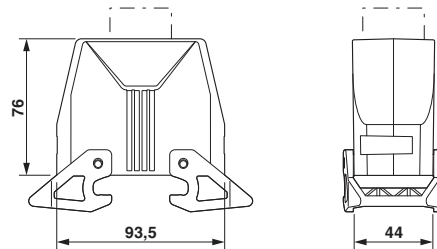

- good shielding in the event of electromagnetic interference

Key Commercial Data

Packing unit	1 STK
Custom tariff number	85389099
Country of origin	China

Technical data

Dimensions

Height	76 mm
Width	44 mm
Length	93.5 mm

Housing - HC-STA-B16-HHWD-1TTP21-EL-AL - 1412715

Technical data

General

Note	For contact inserts HC-B16, BB32, D40, DD72, HS6, HV6, M, K
Size	B16
Housing type	Sleeve housing
Locking type	With double locking latch
No. of cable outlets	1
Cable exit	straight
Screw connection	none
Type of the screw connection	1x Pg21
Housing material	Die-cast aluminum, salt water resistant
Housing surface material	Uncoated
Material lock	PA

Drawings

Dimensional drawing

Dimensional drawing

Classifications

eCl@ss

eCl@ss 5.1	27143424
eCl@ss 6.0	27143423
eCl@ss 8.0	27440202
eCl@ss 9.0	27440202

ETIM

ETIM 5.0	EC000437
----------	----------