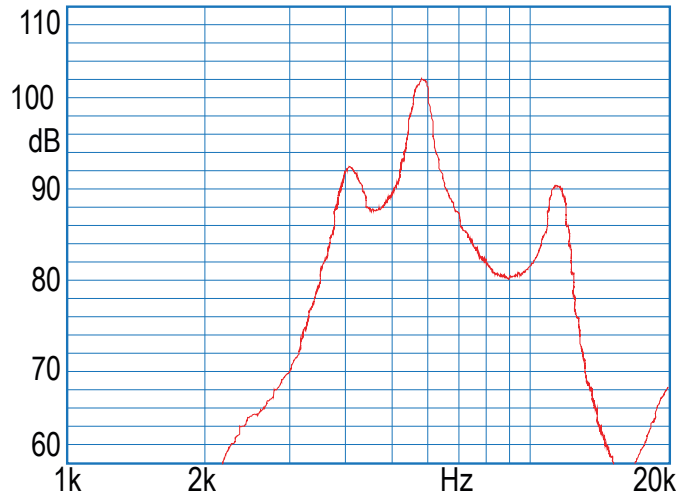

PRODUCT DATA SHEET

PART NO. PT -2408 NON-WASHABLE TYPE

PT -2408

DIMENSIONS

DIMENSION: $\text{Ø}24.0 \times H7.5$

SPECIFICATION	UNIT	PT -2408
Rated Voltage Square Wave	(Vpp)	5
Operating Voltage	(VDC)	1~30
Current Consumption	(mA)	1
Capacitance at 120 Hz	(pF)	$15000 \pm 30\%$
Sound Output (min)	(dB)	90
Resonance Frequency	(Hz)	4000 ± 500
Operating Temp	(C)	-20~+70
Storage Temp	(C)	-30~+80
Weight	(g)	3
Dimension	mm	$\text{Ø}24.0 \times H7.5$
Terminal		Pin
Environmental Protection Regulation		RoHS

FREQUENCY RESPONSE

*Value applying at rated voltage
*Distance for measurement 10 cm