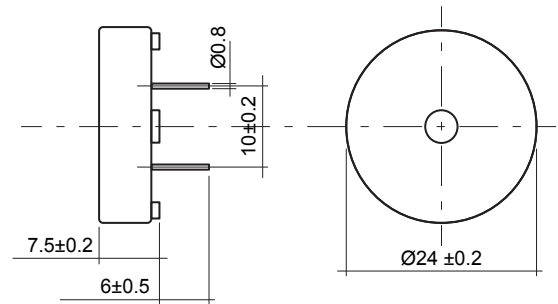

PRODUCT DATA SHEET

PART NO. PT -2408 NON-WASHABLE TYPE

PT -2408

DIMENSIONS

DIMENSION: $\text{Ø}24.0 \times H7.5$

SPECIFICATION	UNIT	PT -2408
Rated Voltage Square Wave	(Vpp)	5
Operating Voltage	(VDC)	1~30
Current Consumption	(mA)	1
Capacitance at 120 Hz	(pF)	$15000 \pm 30\%$
Sound Output (min)	(dB)	90
Resonance Frequency	(Hz)	4000 ± 500
Operating Temp	(C)	-20~+70
Storage Temp	(C)	-30~+80
Weight	(g)	3
Dimension	mm	$\text{Ø}24.0 \times H7.5$
Terminal		Pin
Environmental Protection Regulation		RoHS

FREQUENCY RESPONSE

*Value applying at rated voltage
*Distance for measurement 10 cm