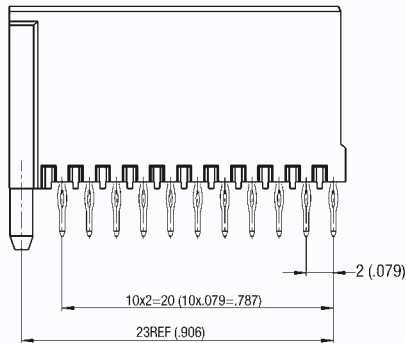

# Vertical Male

## Series 7200 – Style C 11, 77 Contacts

- Up to 55 signal contacts and 22 ground shield contacts in 5 or 5+2 rows of 11 positions
- This connector is designed for end positions only
- Designed for gas tight press-fit installations
- Twelve different contact styles are available for customizing connector to exact specifications (complete form on page 57)
- This connector should be used in conjunction with a Style A or AB connector

### DIMENSIONS: millimeters (inches)