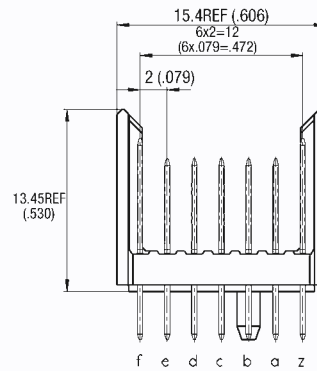

# Vertical Male

## Series 7200 – Style C 11, 77 Contacts

- Up to 55 signal contacts and 22 ground shield contacts in 5 or 5+2 rows of 11 positions
- This connector is designed for end positions only
- Designed for gas tight press-fit installations
- Twelve different contact styles are available for customizing connector to exact specifications (complete form on page 57)
- This connector should be used in conjunction with a Style A or AB connector

### DIMENSIONS: millimeters (inches)