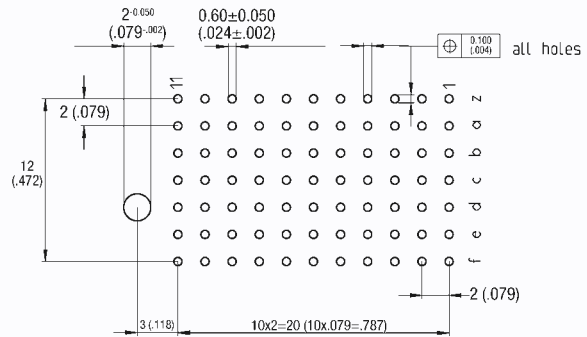

## Series 7200 – Style C 11, 77 Contacts

- Up to 55 signal contacts and 22 ground shield contacts in 5 or 5+2 rows of 11 positions
- This connector is designed for end positions only
- Designed for gas tight press-fit installations
- Twelve different contact styles are available for customizing connector to exact specifications (complete form on page 57)
- This connector should be used in conjunction with a Style A or AB connector

### DIMENSIONS: millimeters (inches)

### LAYOUT