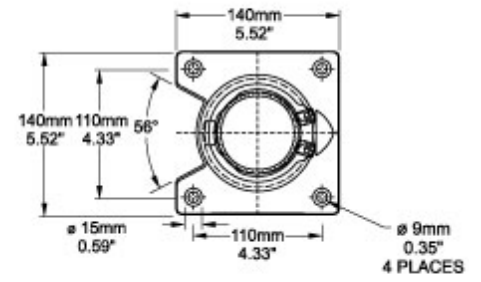

## Tara Plus Rotating Base 70 TPSSRB70 Series

- For use with 70 mm tube.
- Compatible with all vertical and horizontal configurations.
- Compatible with tube up or tube down configurations.
- Die-cast Aluminum G Al Si 12.
- Rotates 300°.
- Integrated movement stop.
- Service free bearings.

### Hole Pattern

Front Section

End View

TopView

Part No. R149-005-001

Tags: TPSS, tara plus, taraplus, suspension system, base, round, operator, rotating, 70mm

Data subject to change without notice

© 2023. Hammond Manufacturing Ltd. All rights reserved.