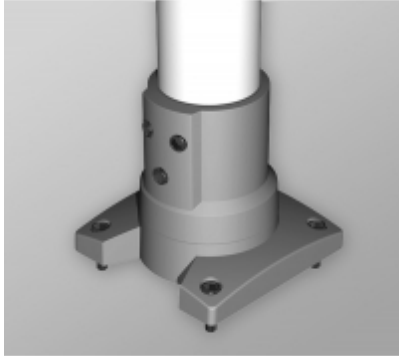

## Tara Plus Rotating Base 70 TPSSRB70 Series

- For use with 70 mm tube.
- Compatible with all vertical and horizontal configurations.
- Compatible with tube up or tube down configurations.
- Die-cast Aluminum G Al Si 12.
- Rotates 300°.
- Integrated movement stop.
- Service free bearings.

### Hole Pattern

Front Section

End View

TopView

Part No. R149-005-001

Tags: TPSS, tara plus, taraplus, suspension system, base, round, operator, rotating, 70mm

Data subject to change without notice

© 2023. Hammond Manufacturing Ltd. All rights reserved.