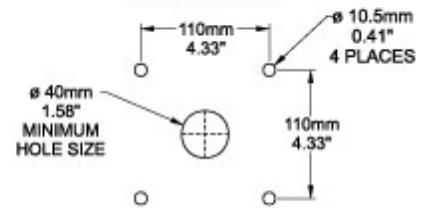

## Tara Plus Rotating Base 70 TPSSRB70 Series

- For use with 70 mm tube.
- Compatible with all vertical and horizontal configurations.
- Compatible with tube up or tube down configurations.
- Die-cast Aluminum G Al Si 12.
- Rotates 300°.
- Integrated movement stop.
- Service free bearings.

### Hole Pattern

Front Section

End View

TopView

Part No. R149-005-001

Tags: TPSS, tara plus, taraplus, suspension system, base, round, operator, rotating, 70mm

Data subject to change without notice

© 2023. Hammond Manufacturing Ltd. All rights reserved.