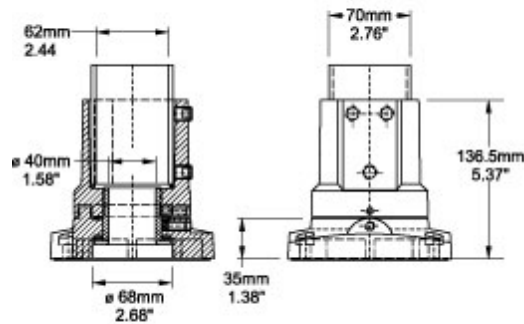

## Tara Plus Rotating Base 70 TPSSRB70 Series

- For use with 70 mm tube.
- Compatible with all vertical and horizontal configurations.
- Compatible with tube up or tube down configurations.
- Die-cast Aluminum G Al Si 12.
- Rotates 300°.
- Integrated movement stop.
- Service free bearings.

### Hole Pattern

Front Section

End View

TopView

Part No. R149-005-001

Tags: TPSS, tara plus, taraplus, suspension system, base, round, operator, rotating, 70mm

Data subject to change without notice

© 2023. Hammond Manufacturing Ltd. All rights reserved.