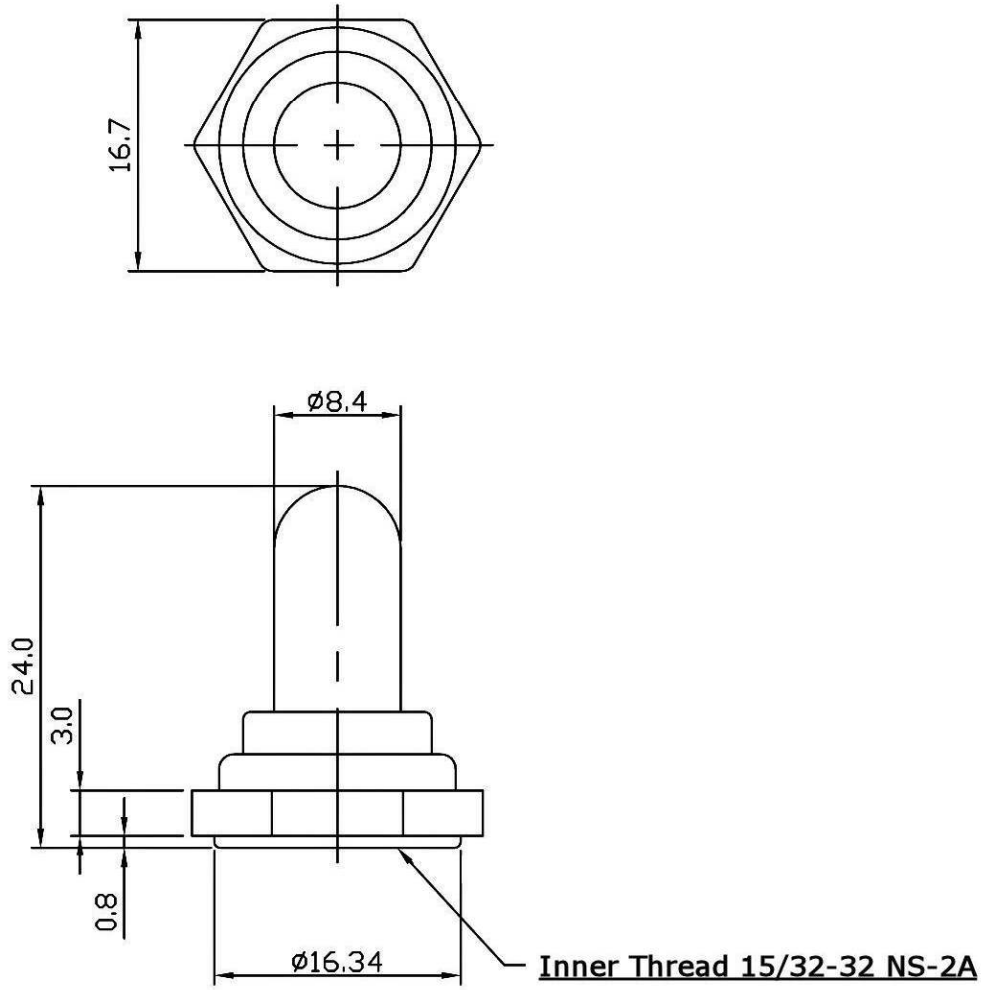

TOLERANCE:  $\pm 0.3\text{mm}$  Unless Otherwise Specified.

RoHS Compliant

**CW INDUSTRIES**  
Southampton, Pa. 18966  
Tel 215.355.7080/www.cwind.com

Date Drawn: 2/26/08

Rev. 0

Unit: mm

Checked By: G.Guld

Title: WATERPROOF COVER