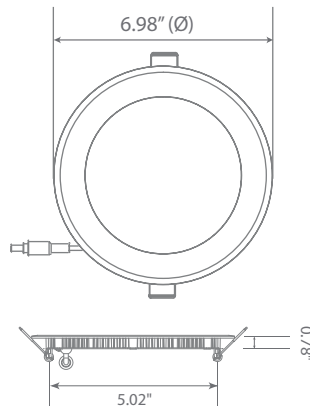

Product Features

Dimmable

Abutted & Covered

No Housing Required

Damp Rated

Product Dimensions

Product Photometric Data